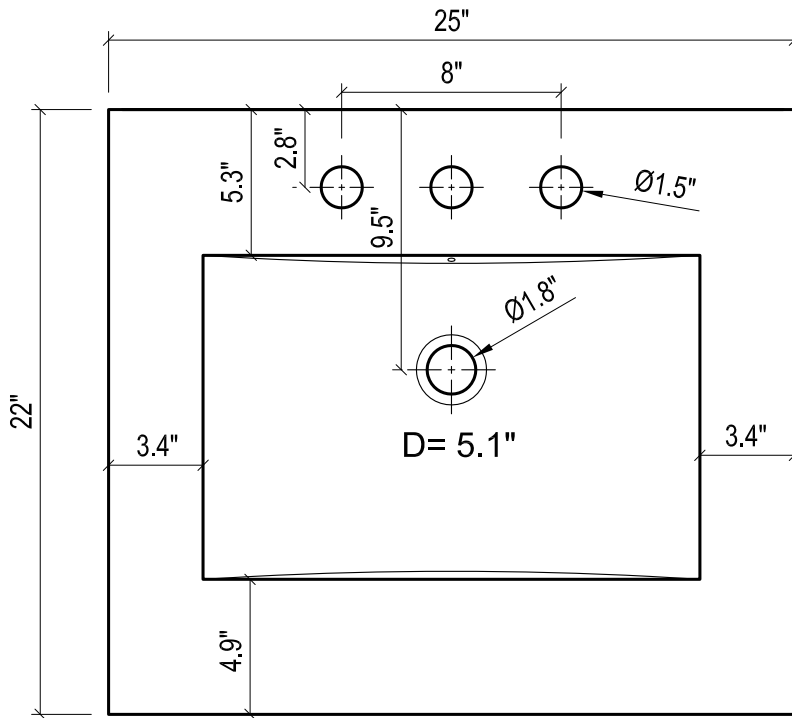

BARCELONA
B2522W8 CERAMIC SINK

TOP VIEW

SIDE VIEW

FRONT VIEW