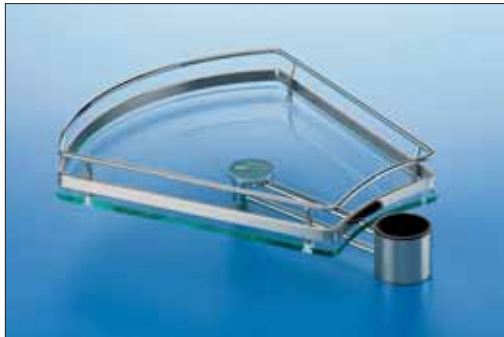

Kitchen and Bath Organization

Multi-Purpose Pole Mount System

Ø 50 mm (2") - Kesseböhmer

- Retaining ring and bearing ring come with all baskets and racks for fastening to the pole

Swiveling basket, with wire bottom

Load Capacity: **5 kg** (11 lbs.)
Width x Depth x Height
355 x 420 x 50 mm (14" x 16 1/2" x 2")
Material: steel, plated

Color	Item No.
chrome polished	815.04.220
chrome matt	815.04.420

Packing: 1 pc.

Swiveling basket, with wood bottom and swivel arm

Load Capacity: **5 kg** (11 lbs.)
Width x Depth x Height
353 x 372 x 100 mm (13 7/8" x 14 5/8" x 4")
Material: steel, plated; Bottom: beech

Color	Item No.
chrome polished	815.04.221
chrome matt	815.04.421

Packing: 1 pc.

Swiveling basket, with glass bottom and swivel arm

Load Capacity: **5 kg** (11 lbs.)
Width x Depth x Height
358 x 376 x 100 mm (14" x 14 7/8" x 4")
Material: steel, plated

Color	Item No.
chrome polished	815.04.222
chrome matt	815.04.422