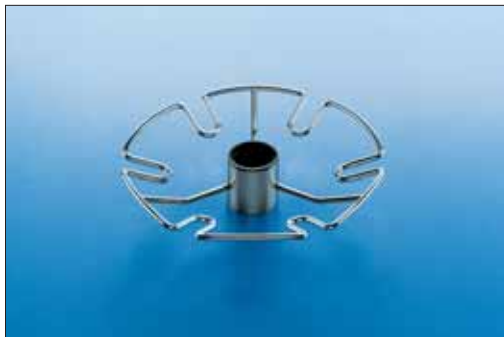

Kitchen and Bath Organization

Multi-Purpose Pole Mount System

Ø 50 mm (2") - Kesseböhmer

- Retaining ring and bearing ring come with all baskets and racks for fastening to the pole

Swiveling basket, with wire bottom

Load Capacity: **5 kg** (11 lbs.)
Width x Depth x Height
353 x 372 x 100 mm (13 7/8" x 14 5/8" x 4")
Material: steel, plated; Bottom: beech

Color	Item No.
chrome polished	815.04.221
chrome matt	815.04.421

Packing: 1 pc.

Swiveling basket, with glass bottom and swivel arm

Load Capacity: **5 kg** (11 lbs.)
Width x Depth x Height
358 x 376 x 100 mm (14" x 14 7/8" x 4")
Material: steel, plated

Color	Item No.
chrome polished	815.04.222
chrome matt	815.04.422

Packing: 1 pc.

Glass rack, for 6 glasses

Load Capacity: **5 kg** (11 lbs.)
Ø 300 mm (11 7/8"), Height: 52 mm (2")
Material: steel, plated

Color	Item No.
chrome polished	815.05.200
chrome matt	815.05.400

Packing: 1 pc.