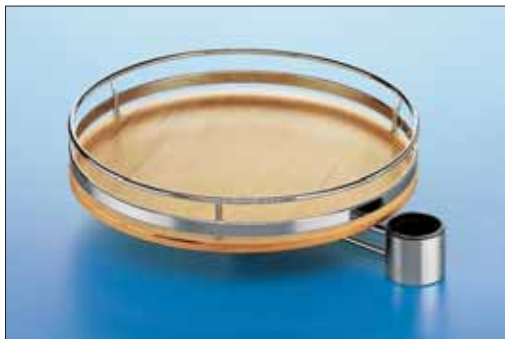

Multi-Purpose Pole Mount System

Ø 50 mm (2") - Kesseböhmer

- Load capacity per shelf **5 kg (11 lbs.)**
- Retaining ring and bearing ring come with all baskets and racks for fastening to the pole.

Revolving wire basket, round
Ø 360 mm (14 3/16"), Height: 50 mm (2")
Material: steel, plated

Color	Item No.
chrome polished	815.04.200
chrome matt	815.04.400

Packing: 1 pc.

Swiveling basket, round with swivel arm
Ø 360 mm (14 3/16"), Height: 90 mm (3 1/2")
Material: steel, plated

Color	Item No.
chrome polished	815.04.210
chrome matt	815.04.410

Packing: 1 pc.

Swiveling basket, round
With wood bottom and swivel arm
Ø 360 mm (14 3/16"), Height: 100 mm (4")
Material: steel, plated Bottom: beech

Color	Item No.
chrome polished	815.04.211
chrome matt	815.04.411

Packing: 1 pc.

Swiveling basket, round
With glass bottom and swivel arm
Ø 364 mm (14 3/8"), Height: 100 mm (4")
Material: steel, plated

Color	Item No.
chrome polished	815.04.212
chrome matt	815.04.412

Packing: 1 pc.