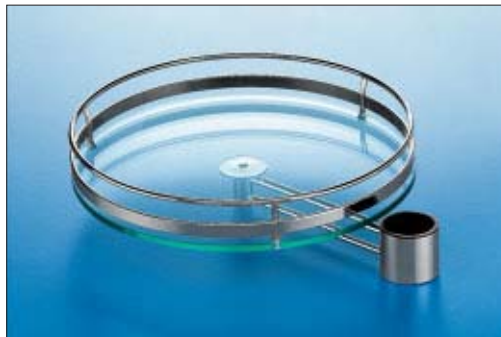

HÄFELE

at

cabinet :: accessories
U N L I M I T E D

Multi-Purpose Pole Mount System, Ø 50 mm (2")

Revolving wire basket, round
Ø 360 mm (14 3/16"), Height: 50 mm (2")
Finish: steel, chrome-plated

Cat. No.	815.04.200
----------	------------

Packing: 1 pc.

Swivelling basket, round with swivel arm
Ø 360 mm (14 3/16"), Height: 90 mm (3 1/2")
Finish: steel, chrome-plated

Cat. No.	815.04.210
----------	------------

Packing: 1 pc.

Swivelling basket, round, with wood bottom and
swivel arm Ø 360 mm (14 3/16"), Height: 100 mm (4")
Finish: steel, chrome-plated Bottom: beech

Cat. No.	815.04.211
----------	------------

Packing: 1 pc.

Swivelling basket, round, with glass bottom and
swivel arm Ø 364 mm (14 5/16"), Height: 100 mm (4")
Finish: steel, chrome-plated

Cat. No.	815.04.212
----------	------------

Packing: 1 pc.

- For use with Ø 50mm (2") pole
- Retaining ring and bearing ring come with all baskets and racks for fastening to the pole.

**Organizational Products
for Kitchen, Bath, Closet
and Home Entertainment**