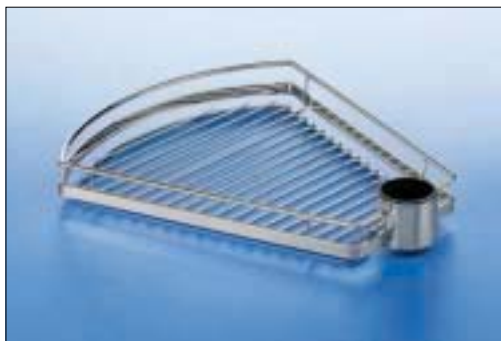

## Multi-Purpose Pole Mount System, Ø 50 mm (2")

**Swivelling basket**, with wire bottom  
Width x Depth x Height  
355 x 420 x 50 mm (14" x 16 ½" x 1")  
Finish: steel, chrome-plated

Cat. No. 815.04.220

Packing: 1 pc.

**Swivelling basket**, with wood bottom and swivel arm  
Width x Depth x Height  
353 x 372 x 100 mm (13 ⅞" x 14 ⅝" x 4")  
Finish: steel, chrome-plated, bottom: beech

Cat. No. 815.04.221

Packing: 1 pc.

**Swivelling basket**, with glass bottom and swivel arm  
Width x Depth x Height  
358 x 376 x 100 mm (14" x 14 ⅞" x 4")  
Finish: steel, chrome-plated

Cat. No. 815.04.222

Packing: 1 pc.

**Glass rack** for 6 glasses,  
Ø 300 mm (11 ⅞"), Height: 52 mm (2")  
Finish: steel, chrome-plated