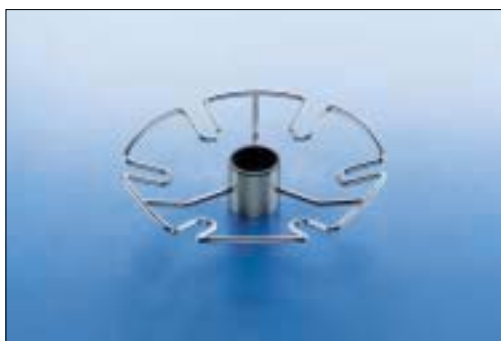

## Multi-Purpose Pole Mount System, Ø 50 mm (2")

**Swivelling basket**, with wire bottom  
Width x Depth x Height  
355 x 420 x 50 mm (14" x 16 ½" x 1")  
Finish: steel, chrome-plated

Cat. No. 815.04.220

Packing: 1 pc.

**Swivelling basket**, with wood bottom and swivel arm  
Width x Depth x Height  
353 x 372 x 100 mm (13 ⅞" x 14 ⅝" x 4")  
Finish: steel, chrome-plated, bottom: beech

Cat. No. 815.04.221

Packing: 1 pc.

**Swivelling basket**, with glass bottom and swivel arm  
Width x Depth x Height  
358 x 376 x 100 mm (14" x 14 ⅞" x 4")  
Finish: steel, chrome-plated

Cat. No. 815.04.222

Packing: 1 pc.

**Glass rack** for 6 glasses,  
Ø 300 mm (11 ⅞"), Height: 52 mm (2")  
Finish: steel, chrome-plated