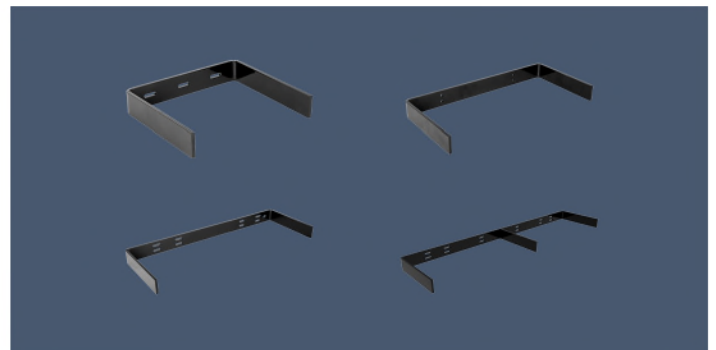

kitchensource.com
1.800.667.8721