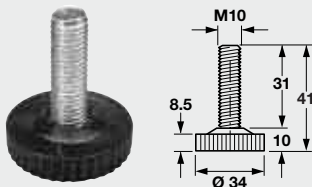

HÄFELE

at

cabinet accessories
UNLIMITED

- Order levelers separately.
- Heights listed are w/o levelers.
- Packaged in sets of four.
- Tube thickness 1 mm (.039")

- Static load rating approximately 50 kg. (110 lbs.) per leg.

Leveler options:

Base Leveler - M10

Finish: steel, nickel-plated with black rubber base

Cat. No. 651.02.909

Packing: 20 pcs.

Base Leveler - M10

with fixed foot

Finish: Thread: steel, zinc-plated
Foot: plastic, black

Length	Cat. No.
30 mm	651.01.304
50 mm	651.01.500

Packing: 100 pcs

Base Leveler - M10

Finish: steel, black nylon base

Cat. No. 651.01.330

Packing: 200 pcs

Table Legs

Mini leg, round

For light-duty applications

Diameter 30 mm, with M10 threaded plastic insert.

Finish: steel, epoxy-coated or polished chrome,
black plastic insert

Height mm	Height inch	Cat. No.		
		black semi-gloss	sliver aluminum RAL 9006	polished chrome
100	(4")	635.48.310	635.48.910	635.48.210
150	(6")	635.48.315	635.48.915	635.48.215
200	(7 7/8")	635.48.320	635.48.920	635.48.220
250	(9 7/8")	635.48.325	635.48.925	635.48.225
300	(11 3/4")	635.48.330	635.48.930	635.48.230
400	(15 3/4")	635.48.340	635.48.940	635.48.240
500	(19 3/4")	635.48.350	635.48.950	635.48.250
600	(23 5/8")	635.48.360	635.48.960	635.48.260
700	(27 1/2")	635.48.370	635.48.970	635.48.270