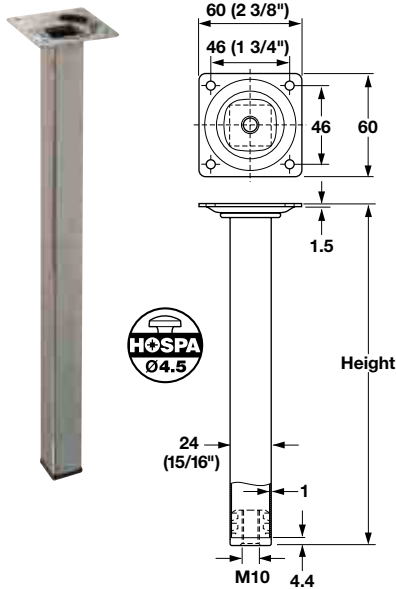

HÄFELE

at

cabinet accessories
UNLIMITED

- Order levelers separately.
- Heights listed are w/o levelers.
- Packaged in sets of four.
- Tube thickness 1 mm (.039")

- Static load rating approximately 50 kg. (110 lbs.) per leg.

Length	Cat. No.
30 mm	651.01.304
50 mm	651.01.500

Packing: 100 pcs

Base Leveler - M10

Finish: steel, black nylon base

Cat. No. 651.01.330

Packing: 200 pcs

Table Legs

Mini leg, round

For light-duty applications

Diameter 30 mm, with M10 threaded plastic insert.

Finish: steel, epoxy-coated or polished chrome,
black plastic insert

Height mm	Height inch	Cat. No.		
		black semi-gloss	sliver aluminum RAL 9006	polished chrome
100	(4")	635.48.310	635.48.910	635.48.210
150	(6")	635.48.315	635.48.915	635.48.215
200	(7 7/8")	635.48.320	635.48.920	635.48.220
250	(9 7/8")	635.48.325	635.48.925	635.48.225
300	(11 3/4")	635.48.330	635.48.930	635.48.230
400	(15 3/4")	635.48.340	635.48.940	635.48.240
500	(19 3/4")	635.48.350	635.48.950	635.48.250
600	(23 5/8")	635.48.360	635.48.960	635.48.260
700	(27 1/2")	635.48.370	635.48.970	635.48.270

Packing: 1 set (4 legs)

Mini leg, square

For light-duty applications

24 mm x 24 mm, with M10 threaded plastic insert.

Finish: steel, epoxy-coated or polished chrome,
black plastic insert

Height mm	Height inch	Cat. No.		
		black semi-gloss	sliver aluminum RAL 9006	polished chrome
100	(4")	635.47.310	635.47.910	635.47.210
150	(6")	635.47.315	635.47.915	635.47.215
200	(7 7/8")	635.47.320	635.47.920	635.47.220
250	(9 7/8")	635.47.325	635.47.925	635.47.225
300	(11 3/4")	635.47.330	635.47.930	635.47.230
400	(15 3/4")	635.47.340	635.47.940	635.47.240
500	(19 3/4")	635.47.350	635.47.950	635.47.250
600	(23 5/8")	635.47.360	635.47.960	635.47.260
700	(27 1/2")	635.47.370	635.47.970	635.47.270