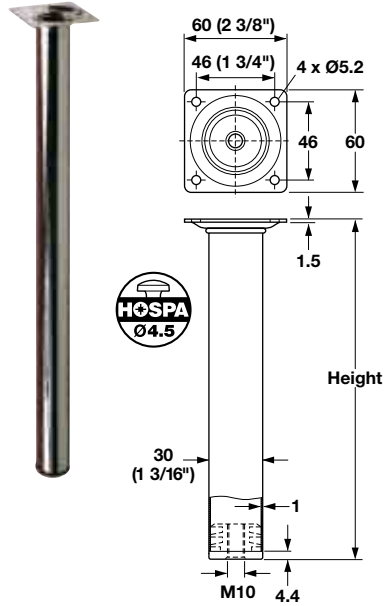

HÄFELE

at

cabinet accessories
UNLIMITED

- Order levelers separately.
- Heights listed are w/o levelers.
- Packaged in sets of four.
- Tube thickness 1 mm (.039")

- Static load rating approximately 50 kg. (110 lbs.) per leg.

Length	Cat. No.
30 mm	651.01.304
50 mm	651.01.500

Packing: 100 pcs

Base Leveler - M10

Finish: steel, black nylon base

Cat. No. 651.01.330

Packing: 200 pcs

Table Legs

Mini leg, round

For light-duty applications

Diameter 30 mm, with M10 threaded plastic insert.

Finish: steel, epoxy-coated or polished chrome,
black plastic insert

Height mm	Height inch	Cat. No.		
		black semi-gloss	sliver aluminum RAL 9006	polished chrome
100	(4")	635.48.310	635.48.910	635.48.210
150	(6")	635.48.315	635.48.915	635.48.215
200	(7 7/8")	635.48.320	635.48.920	635.48.220
250	(9 7/8")	635.48.325	635.48.925	635.48.225
300	(11 3/4")	635.48.330	635.48.930	635.48.230
400	(15 3/4")	635.48.340	635.48.940	635.48.240
500	(19 3/4")	635.48.350	635.48.950	635.48.250
600	(23 5/8")	635.48.360	635.48.960	635.48.260
700	(27 1/2")	635.48.370	635.48.970	635.48.270

Packing: 1 set (4 legs)

Mini leg, square

For light-duty applications

24 mm x 24 mm, with M10 threaded plastic insert.

Finish: steel, epoxy-coated or polished chrome,
black plastic insert

Height mm	Height inch	Cat. No.		
		black semi-gloss	sliver aluminum RAL 9006	polished chrome
100	(4")	635.47.310	635.47.910	635.47.210
150	(6")	635.47.315	635.47.915	635.47.215
200	(7 7/8")	635.47.320	635.47.920	635.47.220
250	(9 7/8")	635.47.325	635.47.925	635.47.225
300	(11 3/4")	635.47.330	635.47.930	635.47.230
400	(15 3/4")	635.47.340	635.47.940	635.47.240
500	(19 3/4")	635.47.350	635.47.950	635.47.250
600	(23 5/8")	635.47.360	635.47.960	635.47.260
700	(27 1/2")	635.47.370	635.47.970	635.47.270