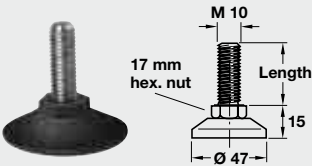

HÄFELE

at

cabinet accessories
UNLIMITED

- Order levelers separately.
- Heights listed are w/o levelers.
- Packaged in sets of four.
- Tube thickness 1 mm (.039")

- Static load rating approximately 50 kg. (110 lbs.) per leg.

Leveler options:

Base Leveler - M10

Finish: steel, nickel-plated with black rubber base

Cat. No. 651.02.909

Packing: 20 pcs.

Base Leveler - M10

with fixed foot

Finish: Thread: steel, zinc-plated
Foot: plastic, black

Length	Cat. No.
30 mm	651.01.304
50 mm	651.01.500

Packing: 100 pcs

Base Leveler - M10

Finish: steel, black nylon base

Cat. No. 651.01.330

Packing: 200 pcs

Table Legs

Mini leg, round

For light-duty applications

Diameter 30 mm, with M10 threaded plastic insert.

Finish: steel, epoxy-coated or polished chrome,
black plastic insert

Height mm	Height inch	Cat. No.		
		black semi-gloss	sliver aluminum RAL 9006	polished chrome
100	(4")	635.48.310	635.48.910	635.48.210
150	(6")	635.48.315	635.48.915	635.48.215
200	(7 7/8")	635.48.320	635.48.920	635.48.220
250	(9 7/8")	635.48.325	635.48.925	635.48.225
300	(11 3/4")	635.48.330	635.48.930	635.48.230
400	(15 3/4")	635.48.340	635.48.940	635.48.240
500	(19 3/4")	635.48.350	635.48.950	635.48.250
600	(23 5/8")	635.48.360	635.48.960	635.48.260
700	(27 1/2")	635.48.370	635.48.970	635.48.270