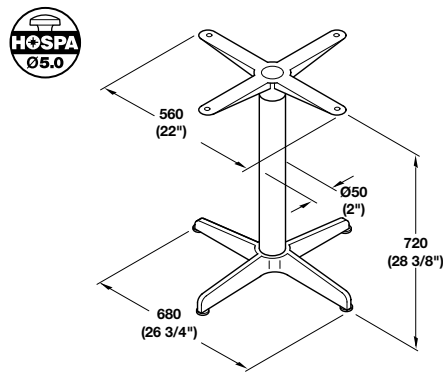

Support Legs

Side Bases

Finish: chrome-plated or epoxy-coated steel
Glides: plastic, black

Color	Cat. No.
chrome polished	635.52.270
silver/aluminum, epoxy-textured	635.52.970

Packing: 1 set (2 pcs.)

Pedestal Base

Finish:
Column and base: polished aluminum.
Top support: cast aluminum, black.
Glides: plastic, black.

Cat. No.	638.37.043
----------	------------

Packing: 1 pc.

HÄFELE

at

cabinet :: accessories
U N L I M I T E D

- Side bases for desks, training tables, conference tables, etc.
- With adjustable glides, offering approximately 1/2" of adjustment.
- Sold as a set = 2 pcs. sufficient for one table.
- Top affixing screws are not included.
- Silver/aluminum epoxy has a slight texture for durability.

- Polished aluminum pedestal base.
- With adjustable glides offering approximately 1/2" of adjustment.
- Simple assembly required.
- Top affixing screws are not included.

**Tables, Legs, Casters,
Levelers and Office
Organization**