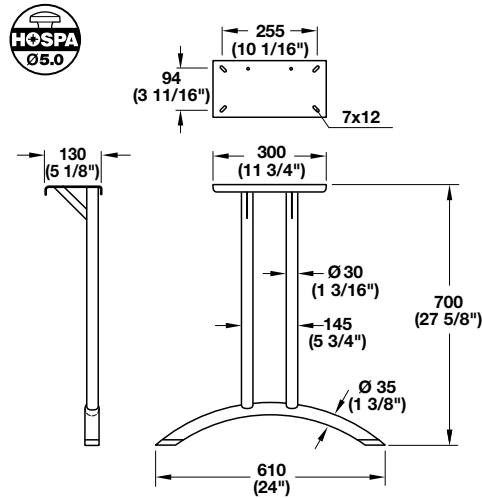

Support Legs

Side Bases

Finish: chrome-plated or epoxy-coated steel
Glides: plastic, black

Color	Cat. No.
chrome polished	635.52.270
silver/aluminum, epoxy-textured	635.52.970

Packing: 1 set (2 pcs.)

Pedestal Base

Finish:
Column and base: polished aluminum.
Top support: cast aluminum, black.
Glides: plastic, black.

Cat. No.	638.37.043
----------	------------

Packing: 1 pc.

HÄFELE

at

cabinet :: accessories
U N L I M I T E D

- Side bases for desks, training tables, conference tables, etc.
- With adjustable glides, offering approximately 1/2" of adjustment.
- Sold as a set = 2 pcs. sufficient for one table.
- Top affixing screws are not included.
- Silver/aluminum epoxy has a slight texture for durability.

- Polished aluminum pedestal base.
- With adjustable glides offering approximately 1/2" of adjustment.
- Simple assembly required.
- Top affixing screws are not included.

**Tables, Legs, Casters,
Levelers and Office
Organization**