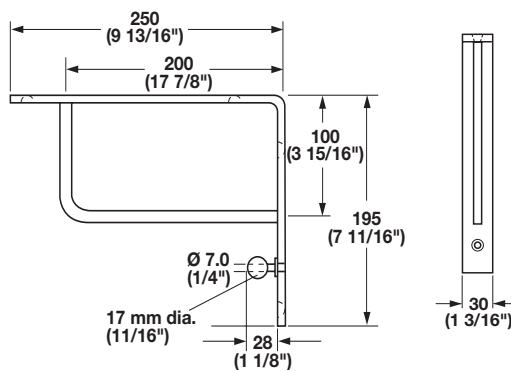

Decorative Brackets

Finish: steel

bracket	support	Cat. No.
matt nickel	matt nickel	287.73.323
black matt	chrome polished	287.73.663

Packing: 2 pcs. with mounting screws and dowels

Connectors and Shelf Supports

Packing: 2 pcs. with mounting screws and dowels

Finish: steel

bracket	support	Cat. No.
nickel-plated	nickel-plated	287.73.881

Packing: 2 pcs. with mounting screws and dowels

Dimensional data not binding.
We reserve the right to alter specifications without notice.