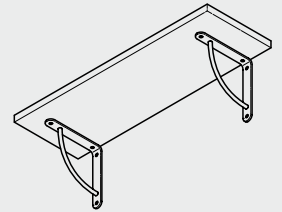

Decorative Brackets

Finish: steel

bracket	support	Cat. No.
matt nickel	matt nickel	287.73.323
black matt	chrome polished	287.73.663

Packing: 2 pcs. with mounting screws and dowels

Connectors and Shelf Supports

- Highly attractive and decorative
- Heavy duty steel
- For exposed use in kitchen and living room environment
- For book shelves

Finish: steel

bracket	support	Cat. No.
gold polished	chrome polished	287.73.440
chrome polished	chrome polished	287.73.220
matt chrome	matt chrome	287.73.820

Packing: 2 pcs. with mounting screws and dowels

Finish: steel

bracket	support	Cat. No.
nickel-plated	nickel-plated	287.73.881

Packing: 2 pcs. with mounting screws and dowels

Dimensional data not binding.
We reserve the right to alter specifications without notice.