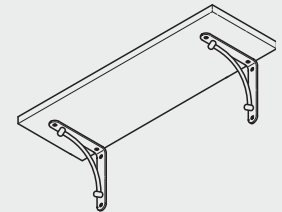

Decorative Brackets

Finish: steel

bracket	support	Cat. No.
matt nickel	matt nickel	287.73.323
black matt	chrome polished	287.73.663

Packing: 2 pcs. with mounting screws and dowels

Connectors and Shelf Supports

- Highly attractive and decorative
- Heavy duty steel
- For exposed use in kitchen and living room environment
- For book shelves

Finish: steel

bracket	support	Cat. No.
gold polished	chrome polished	287.73.440
chrome polished	chrome polished	287.73.220
matt chrome	matt chrome	287.73.820

Packing: 2 pcs. with mounting screws and dowels

Finish: steel

bracket	support	Cat. No.
nickel-plated	nickel-plated	287.73.881

Packing: 2 pcs. with mounting screws and dowels

Dimensional data not binding.
We reserve the right to alter specifications without notice.