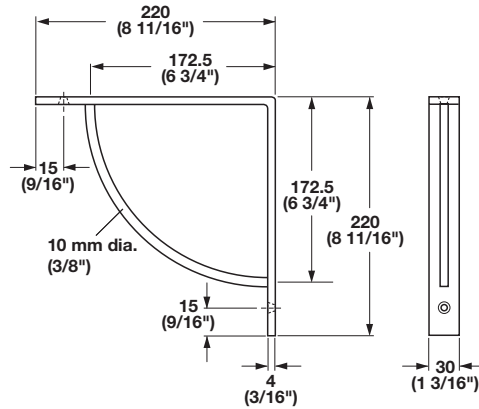

Decorative Brackets

Finish: steel

bracket	support	Cat. No.
matt nickel	matt nickel	287.73.323
black matt	chrome polished	287.73.663

Packing: 2 pcs. with mounting screws and dowels

Connectors and Shelf Supports

Packing: 2 pcs. with mounting screws and dowels

Finish: steel

bracket	support	Cat. No.
nickel-plated	nickel-plated	287.73.881

Packing: 2 pcs. with mounting screws and dowels

Dimensional data not binding.
We reserve the right to alter specifications without notice.