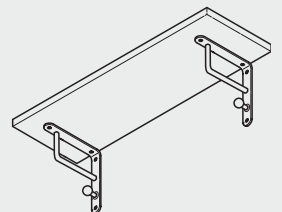

Decorative Brackets

Finish: steel

bracket	support	Cat. No.
matt nickel	matt nickel	287.73.323
black matt	chrome polished	287.73.663

Packing: 2 pcs. with mounting screws and dowels

Connectors and Shelf Supports

- Highly attractive and decorative
- Heavy duty steel
- For exposed use in kitchen and living room environment
- For book shelves

Finish: steel

bracket	support	Cat. No.
gold polished	chrome polished	287.73.440
chrome polished	chrome polished	287.73.220
matt chrome	matt chrome	287.73.820

Packing: 2 pcs. with mounting screws and dowels

Finish: steel

bracket	support	Cat. No.
nickel-plated	nickel-plated	287.73.881

Packing: 2 pcs. with mounting screws and dowels

Dimensional data not binding.
We reserve the right to alter specifications without notice.