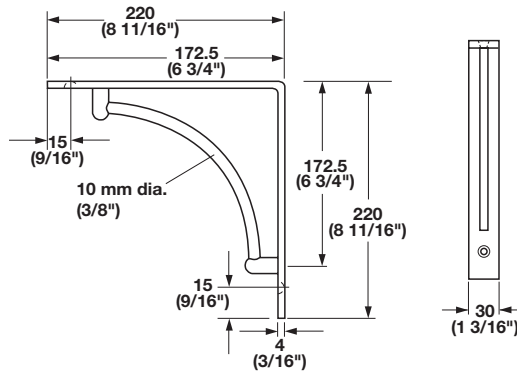

Decorative Brackets

Finish: steel

bracket	support	Cat. No.
matt nickel	matt nickel	287.73.323
black matt	chrome polished	287.73.663

Packing: 2 pcs. with mounting screws and dowels

Connectors and Shelf Supports

- Highly attractive and decorative
- Heavy duty steel
- For exposed use in kitchen and living room environment
- For book shelves

Finish: steel

bracket	support	Cat. No.
gold polished	chrome polished	287.73.440
chrome polished	chrome polished	287.73.220
matt chrome	matt chrome	287.73.820

Packing: 2 pcs. with mounting screws and dowels

Finish: steel

bracket	support	Cat. No.
nickel-plated	nickel-plated	287.73.881

Packing: 2 pcs. with mounting screws and dowels

Dimensional data not binding.
We reserve the right to alter specifications without notice.