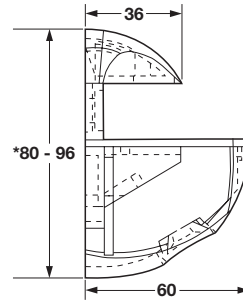

“High-Tech” Shelf Brackets

Bracket “Small”

For shelves from 2 mm to 18 mm thickness
Weight capacity 44 lbs.
Finish: plastic

Cat. No	blue transparent	287.61.821
	red transparent	287.61.921
	yellow transparent	287.61.621
	black transparent	287.61.321
	black	287.61.320
	silver	287.61.220

Packing: 1 pair, including mounting hardware

* Dimension is approximate and height of bracket varies according to shelf thickness.

Bracket “Big”

For shelves from 5 mm to 35 mm thickness
Weight capacity 66 lbs.
Finish: plastic

* Dimension is approximate and height of bracket varies according to shelf thickness.

Connectors and Shelf Supports

The transparent material allows you to see through the bracket.

Dimensional data not binding.
We reserve the right to alter specifications without notice.