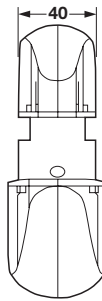

“High-Tech” Shelf Brackets

Bracket “Small”

For shelves from 2 mm to 18 mm thickness
Weight capacity 44 lbs.
Finish: plastic

Cat. No	blue transparent	287.61.821
	red transparent	287.61.921
	yellow transparent	287.61.621
	black transparent	287.61.321
	black	287.61.320
	silver	287.61.220

Packing: 1 pair, including mounting hardware

* Dimension is approximate and height of bracket varies according to shelf thickness.

Bracket “Big”

For shelves from 5 mm to 35 mm thickness
Weight capacity 66 lbs.
Finish: plastic

* Dimension is approximate and height of bracket varies according to shelf thickness.

Connectors and Shelf Supports

The transparent material allows you to see through the bracket.

Dimensional data not binding.
We reserve the right to alter specifications without notice.