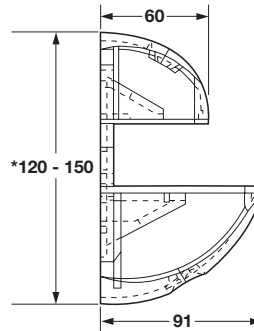

“High-Tech” Shelf Brackets

Bracket “Small”

For shelves from 2 mm to 18 mm thickness
Weight capacity 44 lbs.
Finish: plastic

Cat. No	blue transparent	287.61.821
	red transparent	287.61.921
	yellow transparent	287.61.621
	black transparent	287.61.321
	black	287.61.320
	silver	287.61.220

Packing: 1 pair, including mounting hardware

* Dimension is approximate and height of bracket varies according to shelf thickness.

Bracket “Big”

For shelves from 5 mm to 35 mm thickness
Weight capacity 66 lbs.
Finish: plastic

* Dimension is approximate and height of bracket varies according to shelf thickness.

Connectors and Shelf Supports

The transparent material allows you to see through the bracket.

Dimensional data not binding.
We reserve the right to alter specifications without notice.