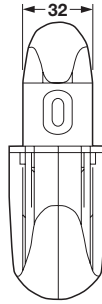

“High-Tech” Shelf Brackets

Bracket “Small”

For shelves from 2 mm to 18 mm thickness
Weight capacity 44 lbs.
Finish: plastic

Cat. No	blue transparent	287.61.821
	red transparent	287.61.921
	yellow transparent	287.61.621
	black transparent	287.61.321
	black	287.61.320
	silver	287.61.220

Packing: 1 pair, including mounting hardware

* Dimension is approximate and height of bracket varies according to shelf thickness.

Bracket “Big”

For shelves from 5 mm to 35 mm thickness
Weight capacity 66 lbs.
Finish: plastic

* Dimension is approximate and height of bracket varies according to shelf thickness.

Connectors and Shelf Supports

The transparent material allows you to see through the bracket.

Dimensional data not binding.
We reserve the right to alter specifications without notice.