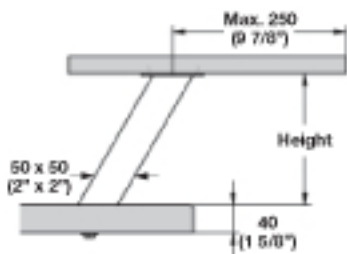

## Countertop Supports

an **SefaCo.** Store  
1-877-275-9111

- Maximum load capacity: 40 kg (88 lbs.)
- Maximum distance between supports: 900 mm (35 1/2")
- Mounts on the countertop
- For solid tops

**Dimensional data not binding. We reserve the right to alter specifications without notice.**

### Square Countertop Support

Material: steel; Finish: stainless steel effect

Height	Item No.
170 (6 11/16")	505.23.001
190 (7 1/2")	505.23.002
230 (9 1/16")	505.23.003

Packing: 1 pc. (includes mounting hardware)

### Square Angled Countertop Support, slanted 60°

Material: steel; Finish: stainless steel effect

Height	Item No.
170 (6 11/16")	505.23.021
190 (7 1/2")	505.23.022
230 (9 1/16")	505.23.023

Packing: 1 pc. (includes mounting hardware)