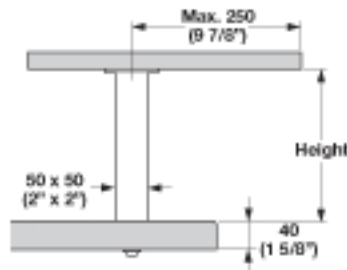

## Countertop Supports

an **SefaCo.** Store  
1-877-275-9111

- Maximum load capacity: 40 kg (88 lbs.)
- Maximum distance between supports: 900 mm (35 1/2")
- Mounts on the countertop
- For solid tops

**Dimensional data not binding. We reserve the right to alter specifications without notice.**

### Square Countertop Support

Material: steel; Finish: stainless steel effect

Height	Item No.
170 (6 11/16")	505.23.001
190 (7 1/2")	505.23.002
230 (9 1/16")	505.23.003

Packing: 1 pc. (includes mounting hardware)

### Square Angled Countertop Support, slanted 60°

Material: steel; Finish: stainless steel effect

Height	Item No.
170 (6 11/16")	505.23.021
190 (7 1/2")	505.23.022
230 (9 1/16")	505.23.023

Packing: 1 pc. (includes mounting hardware)