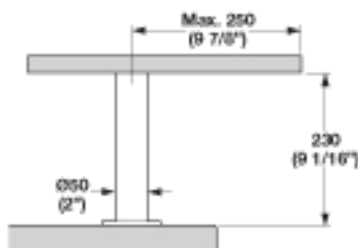

## Countertop Supports

an **SefaCo.** Store  
1-877-275-9111

- Maximum load capacity: 40 kg (88 lbs.)
- Maximum distance between supports: 900 mm (35 1/2")
- Mounts on the countertop
- For solid tops

**Dimensional data not binding. We reserve the right to alter specifications without notice.**

### Square Countertop Support

Material: steel; Finish: stainless steel effect

Height	Item No.
170 (6 11/16")	505.23.001
190 (7 1/2")	505.23.002
230 (9 1/16")	505.23.003

Packing: 1 pc. (includes mounting hardware)

### Square Angled Countertop Support, slanted 60°

Material: steel; Finish: stainless steel effect

Height	Item No.
170 (6 11/16")	505.23.021
190 (7 1/2")	505.23.022
230 (9 1/16")	505.23.023

Packing: 1 pc. (includes mounting hardware)