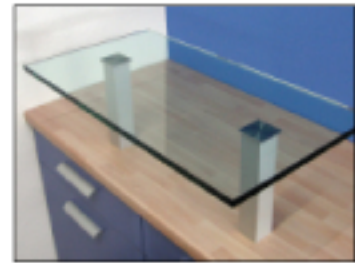

## Countertop Supports

an **SefaCo.** Store  
1-877-275-9111

- Maximum load capacity: 40 kg (88 lbs.)
- Maximum distance between supports: 900 mm (35 1/2")
- Mounts on the countertop
- For solid tops

**Dimensional data not binding. We reserve the right to alter specifications without notice.**

### Square Countertop Support

Material: steel; Finish: stainless steel effect

Height	Item No.
170 (6 11/16")	505.23.001
190 (7 1/2")	505.23.002
230 (9 1/16")	505.23.003

Packing: 1 pc. (includes mounting hardware)

### Square Angled Countertop Support, slanted 60°

Material: steel; Finish: stainless steel effect

Height	Item No.
170 (6 11/16")	505.23.021
190 (7 1/2")	505.23.022
230 (9 1/16")	505.23.023

Packing: 1 pc. (includes mounting hardware)