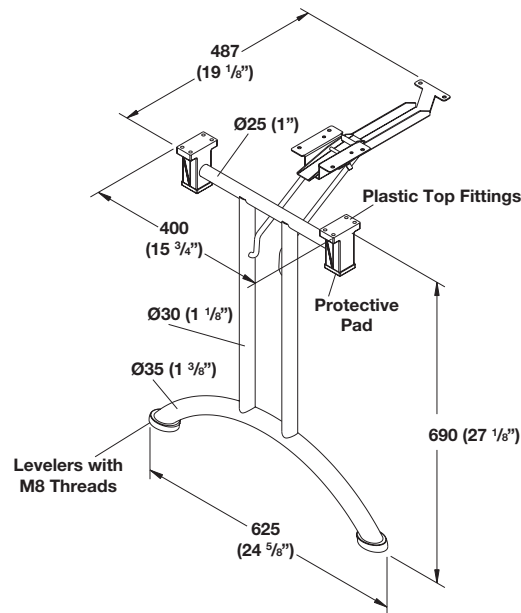

Boring Pattern

Tables, Legs, Casters,
Levelers and Office
Organization