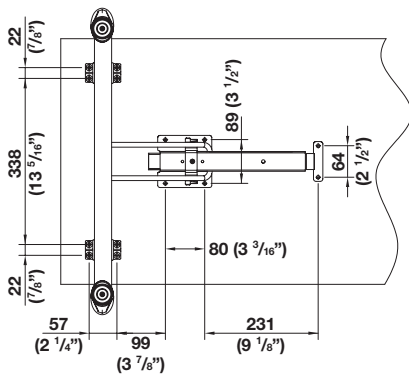

Boring Pattern

Tables, Legs, Casters,
Levelers and Office
Organization