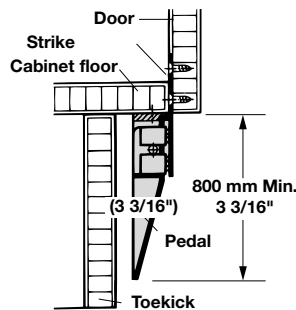

Waste Bin

side panel mounted
cabinet widths over 250 mm (10")
cabinet depths over 192 mm (7 1/2")

Capacity: **5 liters (1.25 gal.)**
Mounting lid & bin: plastic, white

Cat. No. 502.63.726

Packing: 1 pc.

Waste Bin

Packing: 1 pc.

5 Kitchen Accessory Systems

Door Opener for Hinged Base Cabinet Doors

Pedal: plastic, brown
Strike: steel, black, lacquered
Spring loaded roller arm: plastic, white

Cat. No. 502.15.033

Packing: 1 pcs.

Dimensional data not binding.
We reserve the right to alter specifications without notice.