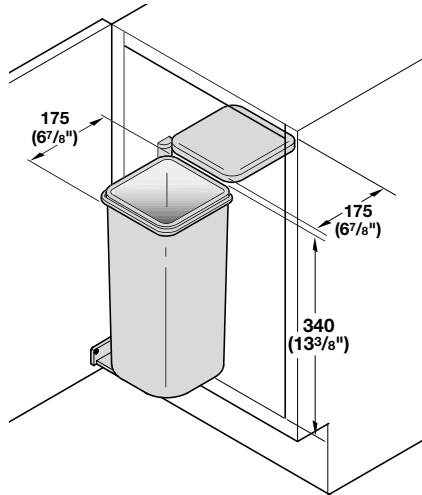

Waste Bins for Swing Out Behind Doors

- Waste bin can be mounted for left or right hand use.
- Features lid in the cabinet, as the door is opened the lid tilts automatically.
- Mounting instructions and accessories packed with each unit.

Waste Bin

side panel mounted
cabinet widths over 250 mm (10")
cabinet depths over 192 mm (7 1/2")

Capacity: **5 liters (1.25 gal.)**
Mounting lid & bin: plastic, white

Cat. No. 502.63.726

Packing: 1 pc.

Waste Bin

side panel mounted
cabinet widths over 400 mm (15 3/4")

Capacity: **15 liters (4 gal.)**
Lid: plastic, white
Pail: plastic, light gray

Housing:	Cat. No.
white, plastic-coated	502.12.729
cream, plastic-coated	502.12.425
stainless steel, polished	502.12.023