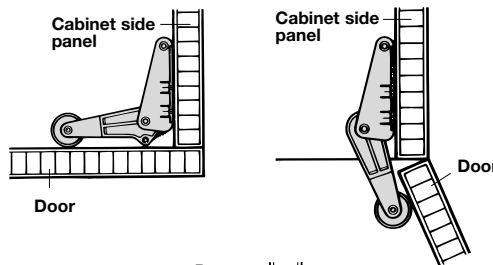

5 Kitchen Accessory Systems

Door Opener for Hinged Base Cabinet Doors

Pedal: plastic, brown
Strike: steel, black, lacquered
Spring loaded roller arm: plastic, white

Cat. No. 502.15.033

Packing: 1 pcs.