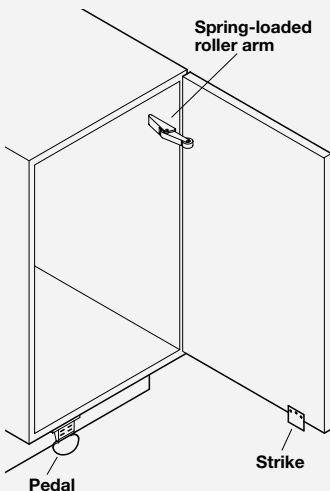

Waste Bins for Swing Out Behind Doors

- Waste bin can be mounted for left or right hand use.
- Features lid in the cabinet, as the door is opened the lid tilts automatically.
- Mounting instructions and accessories packed with each unit.

side panel mounted
cabinet widths over 400 mm (15 3/4")

Capacity: **15 liters (4 gal.)**
Lid: plastic, white
Pail: plastic, light gray

Housing:	Cat. No.
white, plastic-coated	502.12.729
cream, plastic-coated	502.12.425
stainless steel, polished	502.12.023

Packing: 1 pc.

5 Kitchen Accessory Systems

Door Opener for Hinged Base Cabinet Doors

Pedal: plastic, brown
Strike: steel, black, lacquered
Spring loaded roller arm: plastic, white

Cat. No. 502.15.033

Packing: 1 pcs.