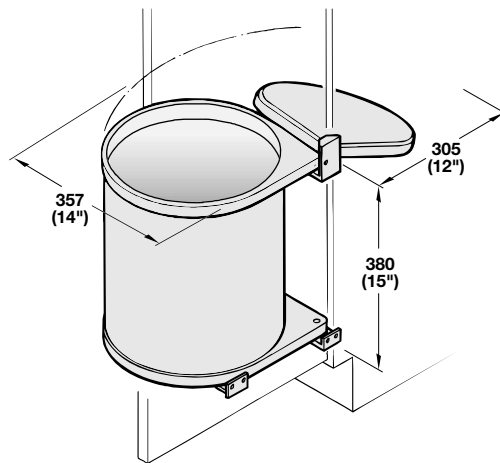

Waste Bins for Swing Out Behind Doors

- Waste bin can be mounted for left or right hand use.
- Features lid in the cabinet, as the door is opened the lid tilts automatically.
- Mounting instructions and accessories packed with each unit.

Waste Bin

side panel mounted
cabinet widths over 250 mm (10")
cabinet depths over 192 mm (7 1/2")

Capacity: **5 liters (1.25 gal.)**
Mounting lid & bin: plastic, white

Cat. No. 502.63.726

Packing: 1 pc.

Waste Bin

side panel mounted
cabinet widths over 400 mm (15 3/4")

Capacity: **15 liters (4 gal.)**
Lid: plastic, white
Pail: plastic, light gray

Housing:	Cat. No.
white, plastic-coated	502.12.729
cream, plastic-coated	502.12.425
stainless steel, polished	502.12.023

Packing: 1 pc.

5 Kitchen Accessory Systems

Door Opener for Hinged Base Cabinet Doors

Pedal: plastic, brown
Strike: steel, black, lacquered
Spring loaded roller arm: plastic, white

Cat. No. 502.15.033

Packing: 1 pcs.