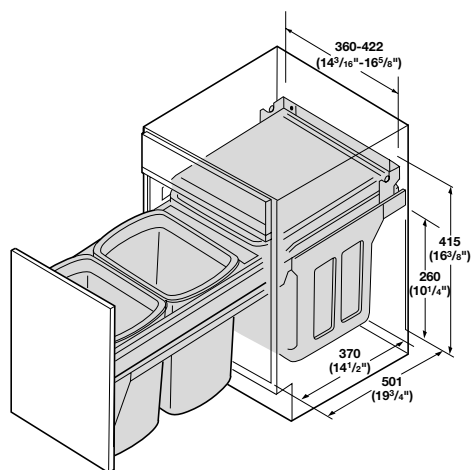

### Waste Bin

floor mounted  
cabinet widths over 250 mm (9 3/4")  
Pull-out shelf & soft roller not supplied.  
Capacity: **18 liters (4.75 gal.)**  
Lid: plastic, white  
Pail: plastic, light gray

Cat. No. 502.61.713

### Double Waste Bin

side wall mounted, manual full extension effect  
for cabinet widths over 360 mm (14 3/16")  
Adjustable inside width  
360-422 mm (14 3/16" - 16 5/8")  
Capacity: **2 x 18 liters (4.75 gal.)**  
Frame: steel, plastic-coated white  
Cover: plastic, white  
Pails: plastic, light gray

### Quadruple Waste Bin

side wall mounted, manual full extension  
cabinet widths over 512 mm (20 3/16")  
Adjustable inside width  
512-574 mm (20 3/16" - 22 5/8")  
Capacity: **2 x 15 liters (4 gal.)**  
**1 x 7 liters (1.75 gal.)**  
**1 x 24 liters (6.25 gal.)**