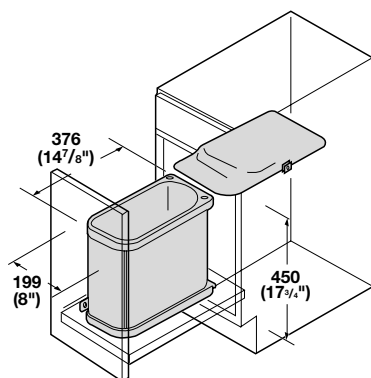

### Waste Bin

floor mounted  
cabinet widths over 250 mm (9 3/4")  
Pull-out shelf & soft roller not supplied.  
Capacity: **18 liters (4.75 gal.)**  
Lid: plastic, white  
Pail: plastic, light gray

Cat. No. 502.61.713

### Double Waste Bin

side wall mounted, manual full extension effect  
for cabinet widths over 360 mm (14 3/16")  
Adjustable inside width  
360-422 mm (14 3/16" - 16 5/8")  
Capacity: **2 x 18 liters (4.75 gal.)**  
Frame: steel, plastic-coated white  
Cover: plastic, white  
Pails: plastic, light gray

### Quadruple Waste Bin

side wall mounted, manual full extension  
cabinet widths over 512 mm (20 3/16")  
Adjustable inside width  
512-574 mm (20 3/16" - 22 5/8")  
Capacity: **2 x 15 liters (4 gal.)**  
**1 x 7 liters (1.75 gal.)**  
**1 x 24 liters (6.25 gal.)**