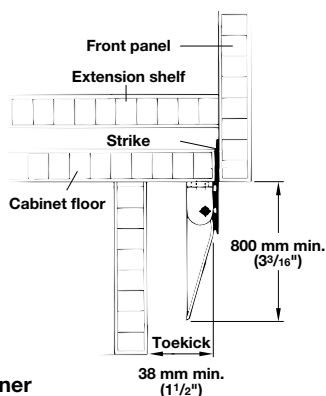

Door opener

for waste bins mounted to pull-out shelf with door attached
Pedal: plastic, brown
Strike: steel, black enameled
Tension spring: steel wire, bright

Cat. No. 502.15.113

Packing: 1 pc.