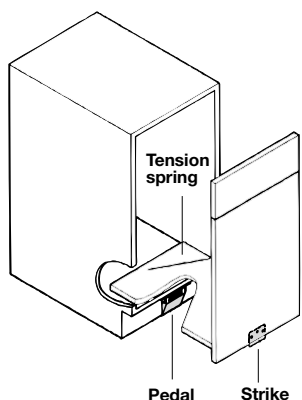

Door opener

for waste bins mounted to pull-out shelf with door attached
Pedal: plastic, brown
Strike: steel, black enameled
Tension spring: steel wire, bright

Cat. No. 502.15.113

Packing: 1 pc.