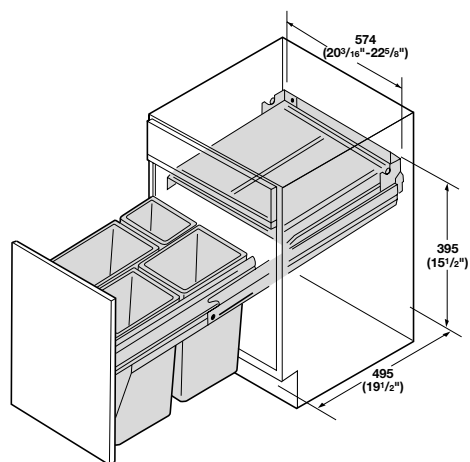

### Waste Bin

floor mounted  
cabinet widths over 250 mm (9 3/4")  
Pull-out shelf & soft roller not supplied.  
Capacity: **18 liters (4.75 gal.)**  
Lid: plastic, white  
Pail: plastic, light gray

Cat. No. 502.61.713

### Double Waste Bin

side wall mounted, manual full extension effect  
for cabinet widths over 360 mm (14 3/16")  
Adjustable inside width  
360-422 mm (14 3/16" - 16 5/8")  
Capacity: **2 x 18 liters (4.75 gal.)**  
Frame: steel, plastic-coated white  
Cover: plastic, white  
Pails: plastic, light gray

### Quadruple Waste Bin

side wall mounted, manual full extension  
cabinet widths over 512 mm (20 3/16")  
Adjustable inside width  
512-574 mm (20 3/16" - 22 5/8")  
Capacity: **2 x 15 liters (4 gal.)**  
**1 x 7 liters (1.75 gal.)**  
**1 x 24 liters (6.25 gal.)**