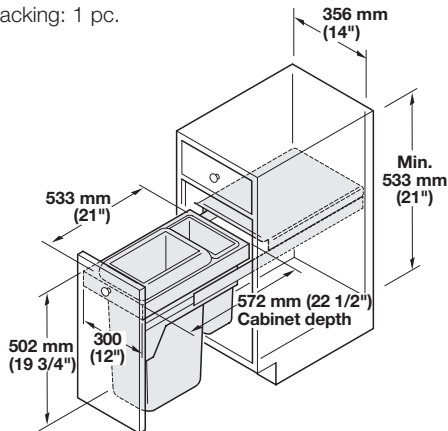

### Double Waste Bin, US Cargo 15

Side wall mounted, manual full extension Accuride overtravel slides.

Capacity: 1 x 40 liters (10.57 gallons)  
1 x 8.5 liters (2.25 gallons)

Finish: Frame: steel, silver powder-coated  
Cover: plastic, light gray  
Pails: plastic, light gray

### Double Waste Bin, US Cargo 21

Side wall mounted, manual full extension Accuride overtravel slides.

Capacity: 2 x 40 liters (10.57 gallons x 2)

Finish: Frame: steel, silver powder-coated  
Cover: plastic, light gray  
Pails: plastic, light gray

## Organizational Products for Kitchen, Bath, Closet and Home Entertainment

- Easy to install clip-on frame.
- Sturdy metal lid, suitable as shelf, and seals in odor.
- Both bins offer over 21 gallons of waste separation.
- Face frame, euro or inset mounting.
- 130,000 cycle tested
- Inside cabinet area: 19 3/4" wide x 21" high.