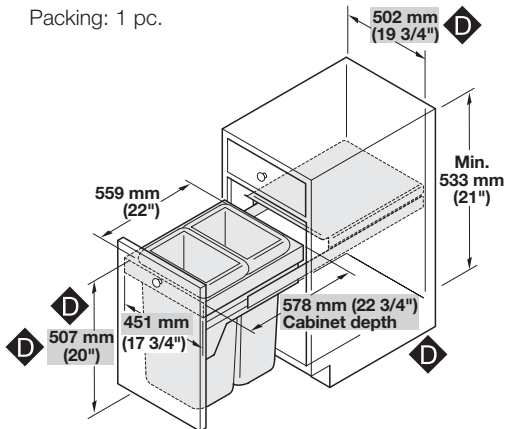

Double Waste Bin, US Cargo 21

Side wall mounted, manual full extension Accuride overtravel slides.

Capacity: 2 x 40 liters (10.57 gallons x 2)

Finish: Frame: steel, silver powder-coated
Cover: plastic, light gray
Pails: plastic, light gray

Cat. No. 502.74.252

Packing: 1 pc.