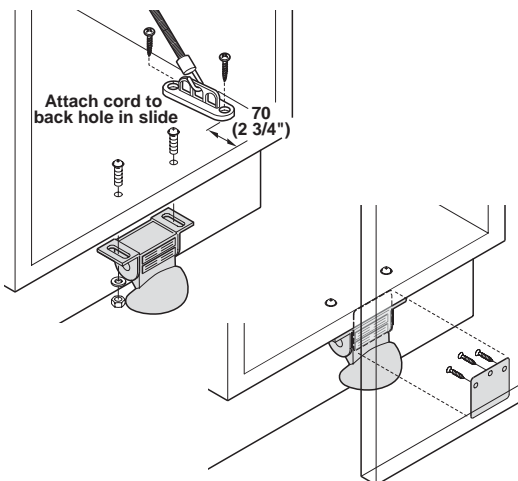

Dimensions in mm
Inches are approximate

Dimensional data not binding.
We reserve the right to alter specifications without notice.