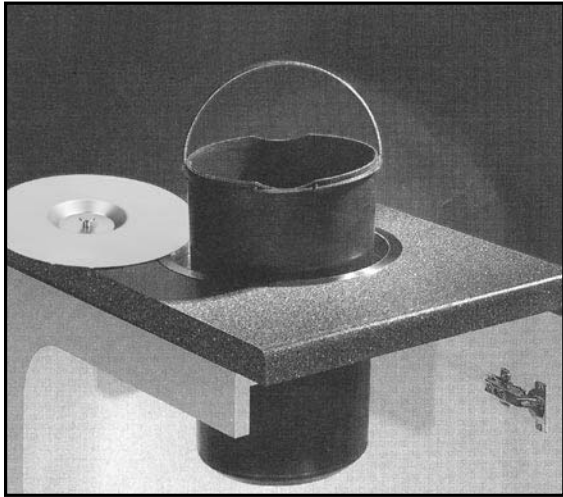

Assembly Instructions for Counter Top Waste Containers

Series 8-060-11SS / 8-060-15SS

8-060-11SS
11 Ltr.

8-060-15SS
13 Ltr.

The waste bin can be cleaned with commercial household cleaner.