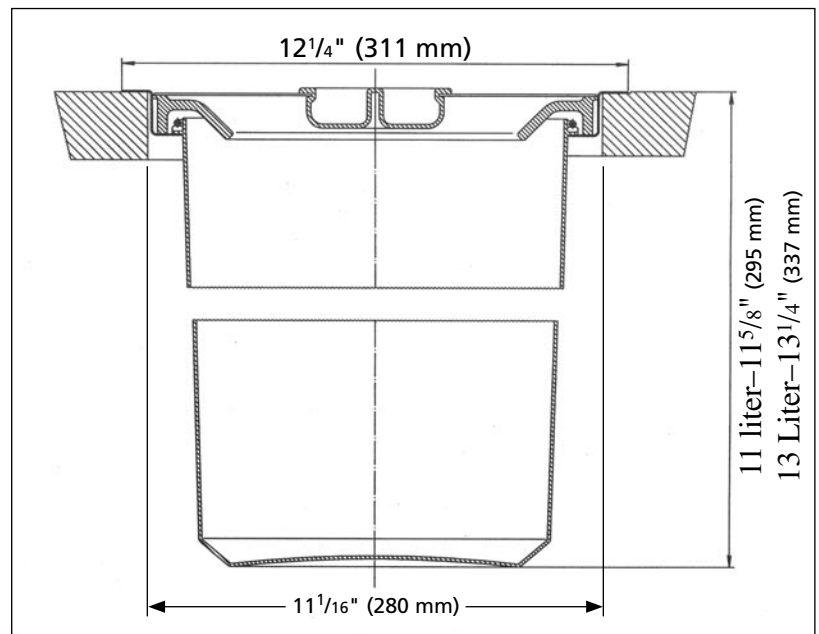

Assembly Instructions for Counter Top Waste Containers

Series 8-060-11SS / 8-060-15SS

8-060-11SS
11 Ltr.

8-060-15SS
13 Ltr.

The waste bin can be cleaned with commercial household cleaner.