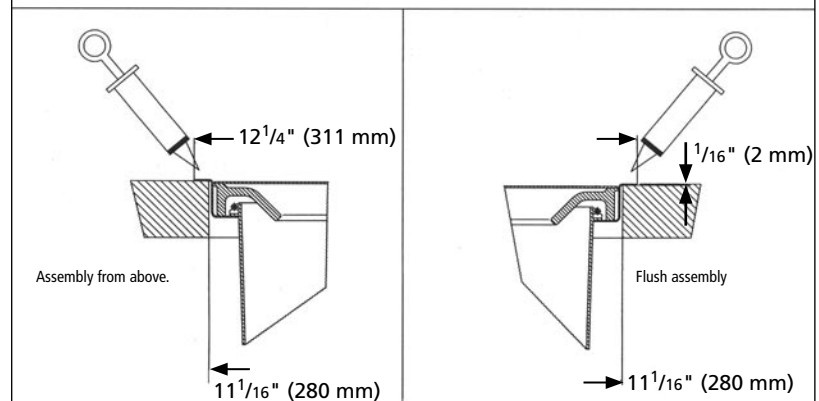

Assembly Instructions for Counter Top Waste Containers

Series 8-060-11SS / 8-060-15SS

8-060-11SS
11 Ltr.

8-060-15SS
13 Ltr.

The waste bin can be cleaned with commercial household cleaner.