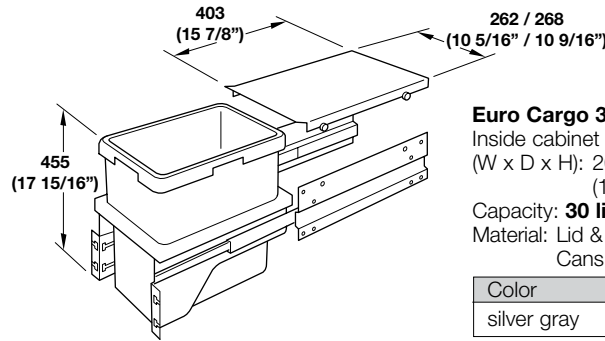

Trash Cans

Euro Cargo

- Sturdy metal lid, suitable as shelf
- With telescopic over extension ball bearing slides
- 100,000 cycle tested
- Load capacity: **50 kg** (110 lbs.)

Euro Cargo 30 S

soft&silent)))

Inside cabinet dimensions:
 (W x D x H): 262 - 268 x 403 x 455 mm
 (10 5/16 - 10 9/16 x 15 7/8 x 17 15/16")
 Capacity: **30 liters (8 gallons)**
 Material: Lid & Can Holder: steel, powder-coated
 Cans: plastic; Color: light gray

Color	Item No.
silver gray	502.73.940

Packing: 1 pc.

Euro Cargo 45

soft&silent)))

Inside cabinet dimensions:
 (W x D x H): 412 - 418 x 528 x 546 mm
 (16 1/4 - 16 7/16 x 20 3/4 x 21 1/2")
 Capacity: **2 x 35 liters (9.25 gallons x 2)**
 Material: Lid & Can Holder: steel, powder-coated
 Cans: plastic; Color: light gray

Color	Item No.
silver gray	502.73.922

Packing: 1 pc.

Euro Cargo 60

soft&silent)))

Inside cabinet dimensions:
 (W x D x H): 562 - 568 x 528 x 546 mm
 (22 1/8 - 22 3/8 x 20 3/4 x 21 1/2")
 Capacity: **2 x 35 liters (9.25 gallons x 2) and
 2 x 8.5 liters (2.25 gallons x 2)**
 Material: Lid & Can Holder: steel, powder-coated
 Cans: plastic; Color: light gray