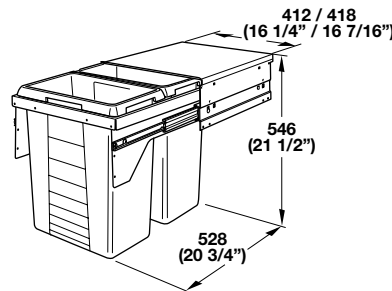

Trash Cans

Euro Cargo

- Sturdy metal lid, suitable as shelf
- With telescopic over extension ball bearing slides
- 100,000 cycle tested
- Load capacity: **50 kg** (110 lbs.)

Euro Cargo 30 S

soft&silent)))

Inside cabinet dimensions:
 (W x D x H): 262 - 268 x 403 x 455 mm
 (10 5/16 - 10 9/16 x 15 7/8 x 17 15/16")
 Capacity: **30 liters (8 gallons)**
 Material: Lid & Can Holder: steel, powder-coated
 Cans: plastic; Color: light gray

Color	Item No.
silver gray	502.73.940

Packing: 1 pc.

Euro Cargo 45

soft&silent)))

Inside cabinet dimensions:
 (W x D x H): 412 - 418 x 528 x 546 mm
 (16 1/4 - 16 7/16 x 20 3/4 x 21 1/2")
 Capacity: **2 x 35 liters (9.25 gallons x 2)**
 Material: Lid & Can Holder: steel, powder-coated
 Cans: plastic; Color: light gray

Color	Item No.
silver gray	502.73.922

Packing: 1 pc.

Euro Cargo 60

soft&silent)))

Inside cabinet dimensions:
 (W x D x H): 562 - 568 x 528 x 546 mm
 (22 1/8 - 22 3/8 x 20 3/4 x 21 1/2")
 Capacity: **2 x 35 liters (9.25 gallons x 2) and
 2 x 8.5 liters (2.25 gallons x 2)**
 Material: Lid & Can Holder: steel, powder-coated
 Cans: plastic; Color: light gray