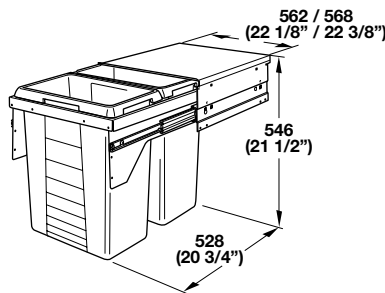

Inside cabinet dimensions:
 (W x D x H): 262 - 268 x 403 x 455 mm
 (10 5/16 - 10 9/16 x 15 7/8 x 17 15/16")
 Capacity: **30 liters (8 gallons)**
 Material: Lid & Can Holder: steel, powder-coated
 Cans: plastic; Color: light gray

Color	Item No.
silver gray	502.73.940

Packing: 1 pc.

Euro Cargo 45

soft&silent)))

Inside cabinet dimensions:
 (W x D x H): 412 - 418 x 528 x 546 mm
 (16 1/4 - 16 7/16 x 20 3/4 x 21 1/2")
 Capacity: **2 x 35 liters (9.25 gallons x 2)**
 Material: Lid & Can Holder: steel, powder-coated
 Cans: plastic; Color: light gray

Color	Item No.
silver gray	502.73.922

Packing: 1 pc.

Euro Cargo 60

soft&silent)))

Inside cabinet dimensions:
 (W x D x H): 562 - 568 x 528 x 546 mm
 (22 1/8 - 22 3/8 x 20 3/4 x 21 1/2")
 Capacity: **2 x 35 liters (9.25 gallons x 2) and
 2 x 8.5 liters (2.25 gallons x 2)**
 Material: Lid & Can Holder: steel, powder-coated
 Cans: plastic; Color: light gray

Packing: 1 pc.

Dimensional data not binding. We reserve the right to alter specifications without notice.

Dimensions in mm
 Inches are approximate