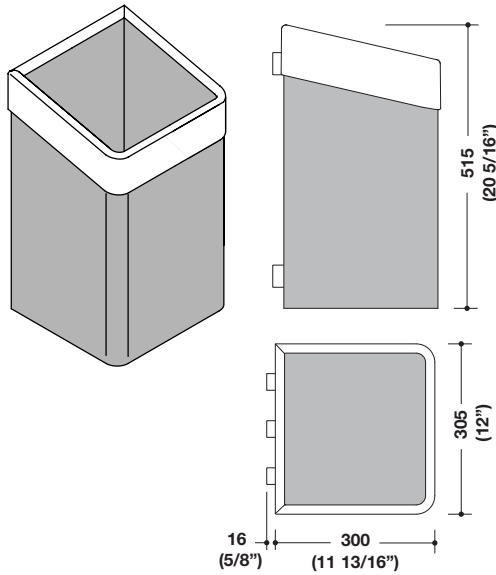

HEWI Bath Accessories - Waste Baskets

HÄFELE

at

cabinet :: accessories
U N L I M I T E D

- Waste Basket**, free-standing or wall mounted
- Rectangular container with removable decorative trim.
 - Container made out of perforated metal.
- Finish: Decorative trim; Nylon (Ultramid)

Color of container	Cat.No.
Black	988.99.1 . .
White	988.99.2 . .

Packing: 1 pc.

- Mounting hardware for wood stud installation included.
- Mounting hardware for drywall construction must be ordered separately. (See page 14.)

- Waste Basket**, wall mounted
- Cylindrical container with hinged lid and removable waste container. Lid opens by applying slight pressure with the knee or hand.
 - Wall mounted.
- Finish: Nylon (Ultramid)

Cat. No.	988.99.0 . .
----------	--------------

Packing: 1 pc.

Color specification: replace the decimals (.) at the end of the stated catalog number with the color number of your choice