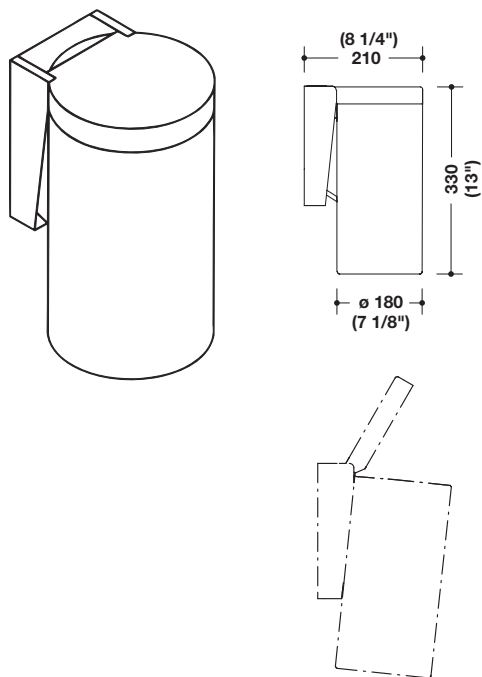

HEWI Bath Accessories - Waste Baskets

HÄFELE

at

cabinet :: accessories
U N L I M I T E D

- Waste Basket**, free-standing or wall mounted
- Rectangular container with removable decorative trim.
 - Container made out of perforated metal.
- Finish: Decorative trim; Nylon (Ultramid)

Color of container	Cat.No.
Black	988.99.1 . .
White	988.99.2 . .

Packing: 1 pc.

- Mounting hardware for wood stud installation included.
- Mounting hardware for drywall construction must be ordered separately. (See page 14.)

- Waste Basket**, wall mounted
- Cylindrical container with hinged lid and removable waste container. Lid opens by applying slight pressure with the knee or hand.
 - Wall mounted.
- Finish: Nylon (Ultramid)

Cat. No.	988.99.0 . .
----------	--------------

Packing: 1 pc.

Color specification: replace the decimals (.) at the end of the stated catalog number with the color number of your choice