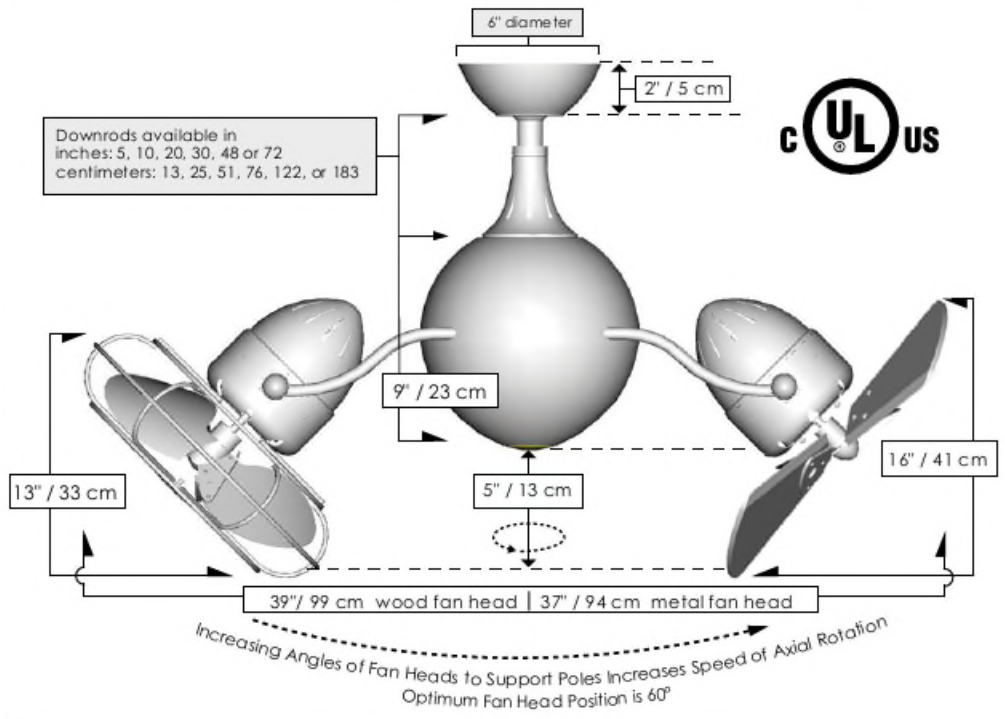

shown in Brushed Nickel
with metal blades and
decorative guard

shown in Textured Bronze
with metal blades

Acqua

Designed in 2008

shown in Textured Bronze
with wood blades

The Acqua 360° rotational fan is thoughtfully designed to resemble the molecular structure of water, Earth's most precious resource. The Acqua offers fluid lines and quiet axial rotation. The fan heads can be infinitely positioned in 180-degree arcs for optimum air movement; the greater the angles of the motors to the horizontal support rods (up or down), the faster the axial rotation. A slow, controlled axial rotation is achieved by both fan head position and fan blade speed. Matthews rotational fans circulate heat and air-conditioning more efficiently than traditional paddle fans. Constructed of cast aluminum and heavy stamped steel, the Acqua carries a limited lifetime warranty.

Acqua

TECHNICAL SPECIFICATIONS

FAN SPECIFICATIONS		
Fan Head Options	Mahogany Tone Solid Wood	Metal with guard
Fan Diameter	39 inches / 99 cm	37 inches / 94 cm
Fan Blade Diameter	16 inches / 41 cm	13 inches / 33 cm
Guard Options	No Cage Option	Safety Cage Decorative Cage
RPM	1431	1445
CFM	4057.84	3167.02
Watts	101.25	80.50
CFM/Watt	40.80	39.34
Blade Pitch	19°	31°
Motor Type	AC	
Downrods Lengths <i>Field cuttable. Non-threaded</i>	inches: 5, 10, 20, 30, 48, 72 centimeters: 13, 25, 51, 76, 122, 183	
Downrod Diameter	1 inch	
Overall Drop	16 inches / 41 cm + downrod length	
Fan Weight	27 lbs	
Voltage	110 or 220	
Remote Control	Hand-held & wall-mountable 3-speed	
Wall Control	Lutron decora-style wall control: SFSQ-LF	
Environment	Damp locations for all finishes Neither coastal, saltwater nor chlorine compatible	
Ambience	Soothing White Noise	
Safety Certification	UL / CUL	
Warranty	Limited Lifetime	