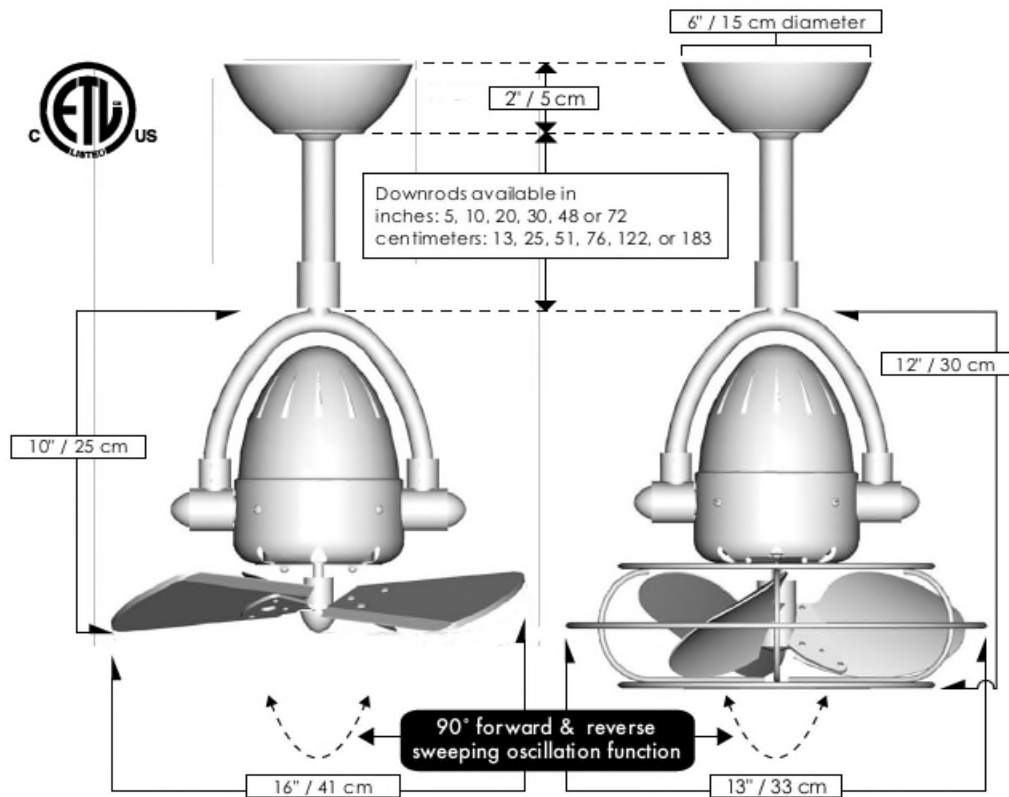

Diane

TECHNICAL SPECIFICATIONS

FAN SPECIFICATIONS

Fan Blade Options	Mahogany Tone Solid Wood	Metal with guard
Fan Diameter	16 inches / 41 cm	13 inches / 33 cm
Guard Options	No Cage Option	Safety Cage Decorative Cage
Blade Pitch	19°	31°
RPM	1352	1377
CFM	1623.14	1345.39
Watts	51.37	46.14
CFM/Watt	31.60	29.16
Motor Type	A C	
Downrods Lengths <i>Field cuttable. Non-threaded</i>	inches: 5, 10, 20, 30, 48, 72 centimeters: 13, 25, 51, 76, 122, 183	
Downrod Diameter	1 inch	
Overall Drop	(Wood) 12 inches / 30 cm + downrod length (Metal) 14 inches / 36 cm + downrod length	
Fan Weight	12 lbs	
Voltage	110 or 220	
Remote Control	Hand-held & wall-mountable 3-speed	
Wall Control	Lutron decora-style wall control: SFSQ-LF	
Environment	Damp locations for all finishes Neither coastal, saltwater nor chlorine compatible	
Ambience	Soothing White Noise	
Safety Certification	ETL / CETL	
Warranty	Limited Lifetime