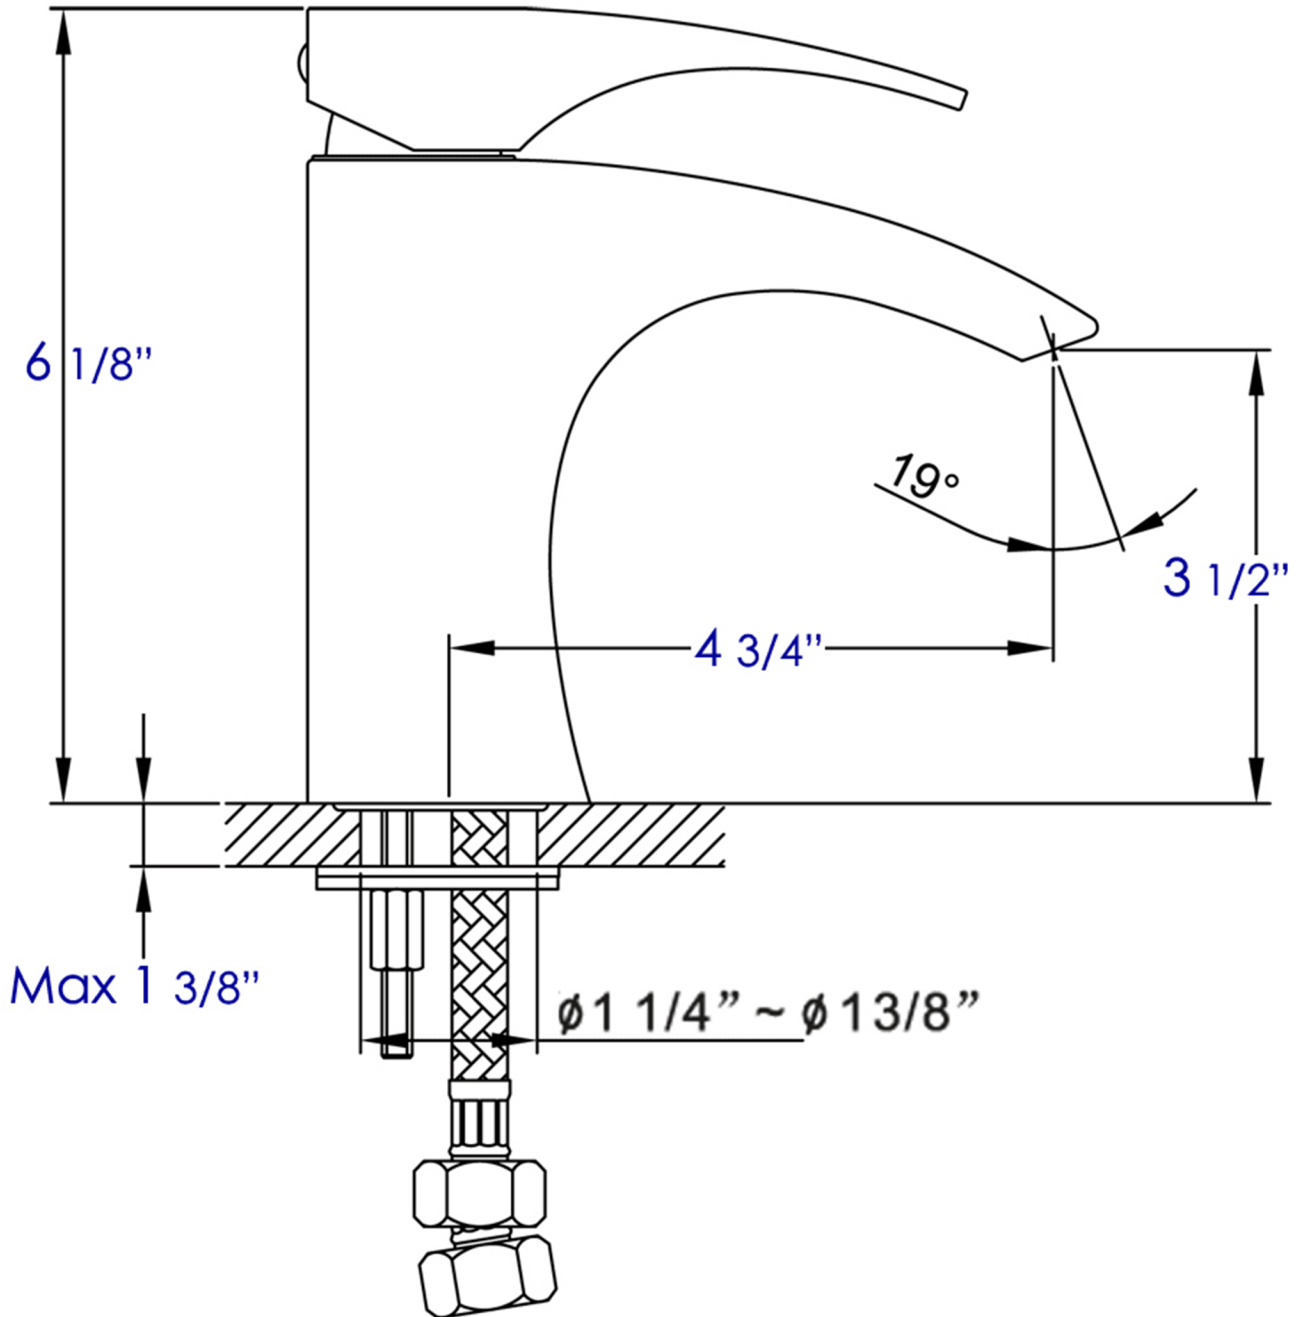

**AB1586**

Single Lever Bathroom Faucet

**∴kitchensource.com**

☎ 1.800.667.8721