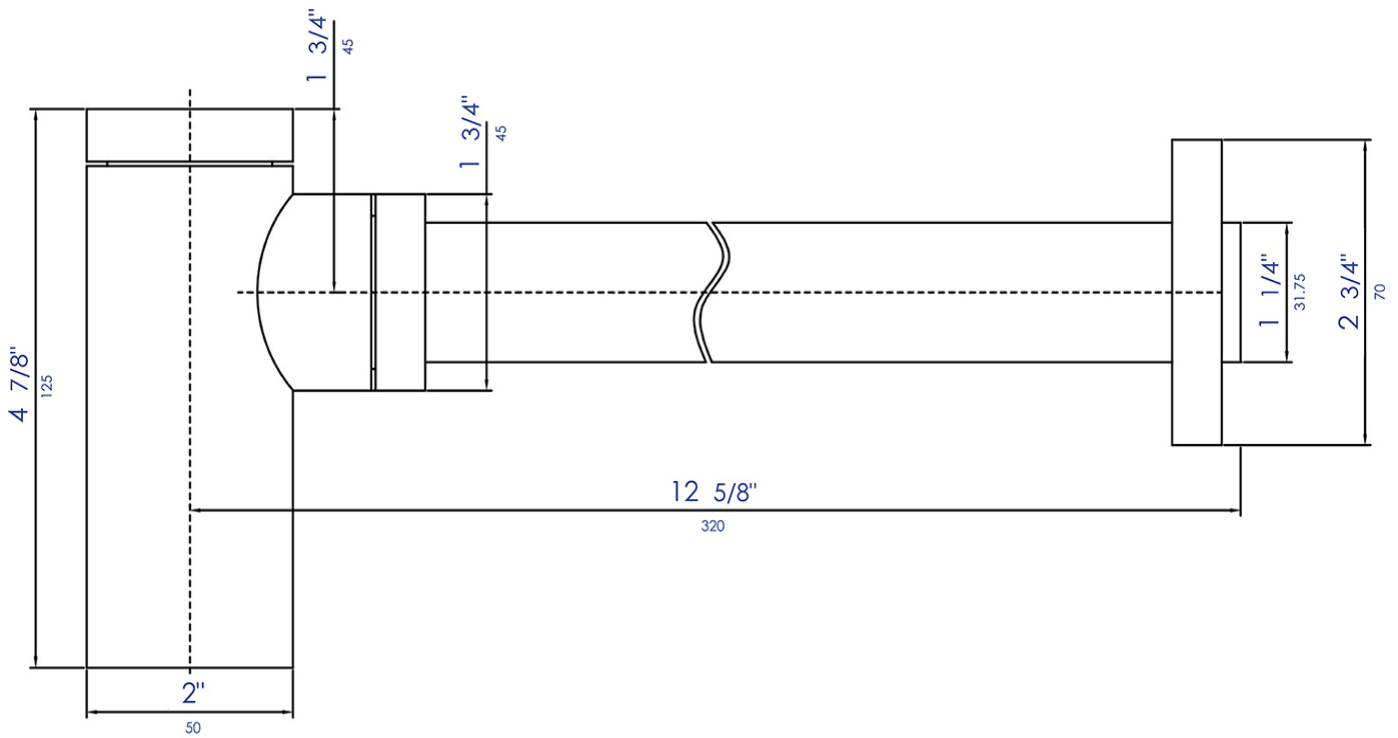

# AB9005

Solid Brass Round Modern Decorative Bottle P-Trap

**kitchensource.com**  
1.800.667.8721