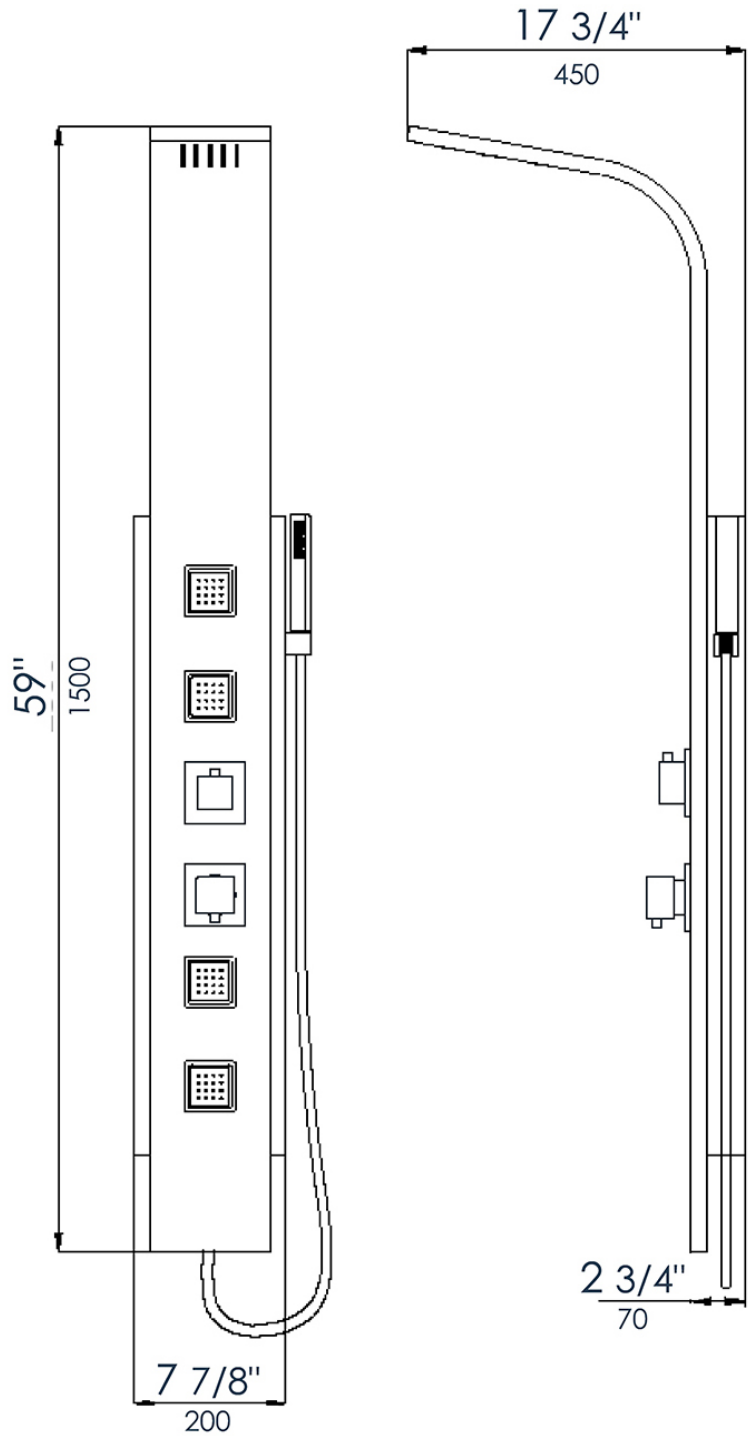

ABSP10

Modern Stainless Steel Shower Panel with 4 Body Sprays

●●kitchensource.com
1.800.667.8721