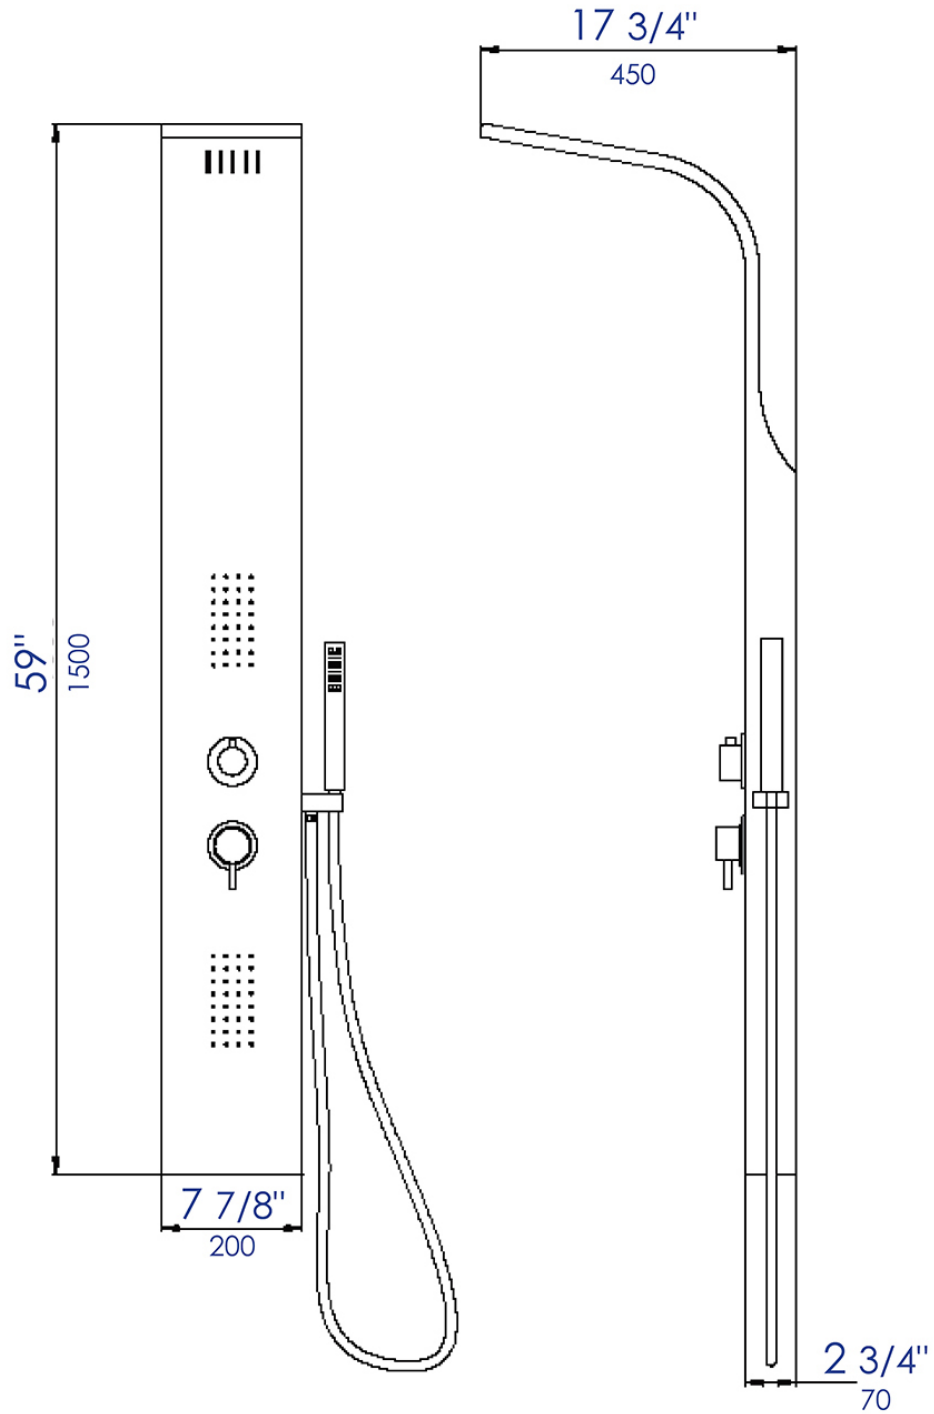

# ABSP20

Modern Stainless Steel Shower Panel with 2 Body Sprays

**●●kitchensource.com**  
☎ 1.800.667.8721