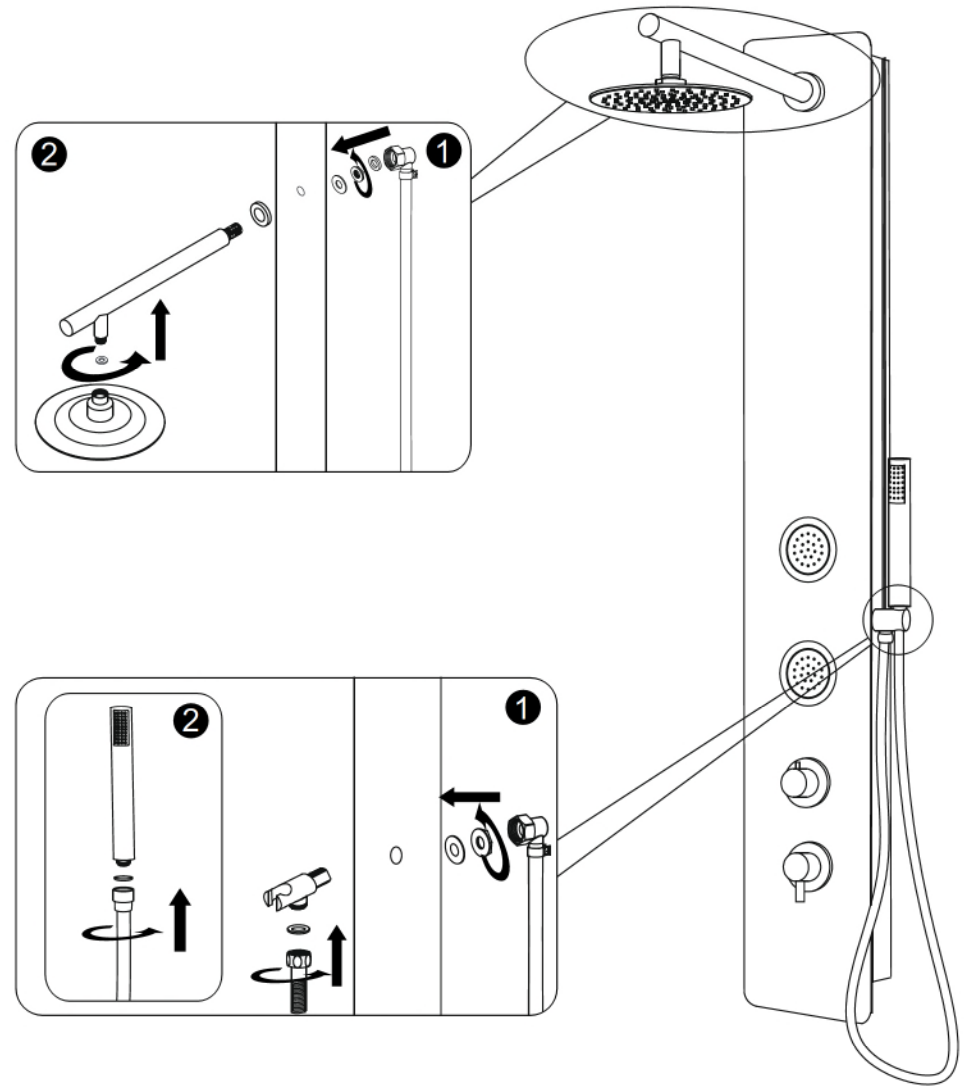

Installation Instructions ABSP55B shower panel

III. HAND SHOWER INSTALLATION

I. Function

1. Shower Head
2. Body jets
3. Diverter
4. Mixer
5. Hand shower

II. Installation

Note! Before drilling any holes for fixing your shower panel ensure that there are no hidden cables or pipework within the wall

A. Drill the holes on the wall

B. Insert the wall plugs inside the holes

C. Tighten the screws to the wall with wall mounting brackets

Wall-mounting