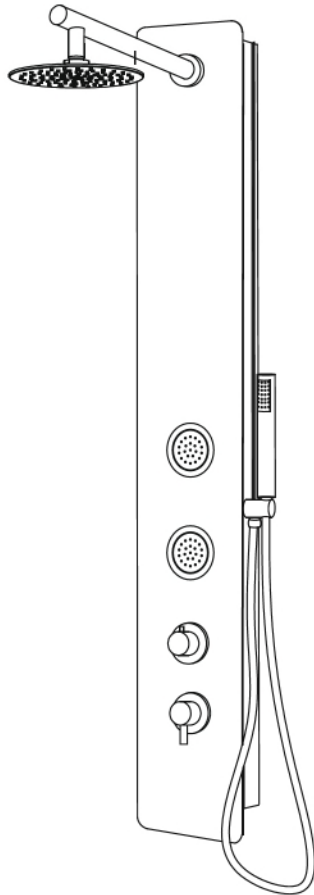

Installation Instructions ABSP55B shower panel

III. HAND SHOWER INSTALLATION

I. Function

1. Shower Head
2. Body jets
3. Diverter
4. Mixer
5. Hand shower

II. Installation

Note! Before drilling any holes for fixing your shower panel ensure that there are no hidden cables or pipework within the wall

A. Drill the holes on the wall

B. Insert the wall plugs inside the holes

C. Tighten the screws to the wall with wall mounting brackets

Wall-mounting