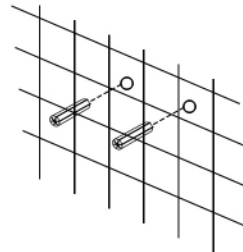

Installation Instructions ABSP55B shower panel

III. HAND SHOWER INSTALLATION

I. Function

1. Shower Head
2. Body jets
3. Diverter
4. Mixer
5. Hand shower

II. Installation

Note! Before drilling any holes for fixing your shower panel ensure that there are no hidden cables or pipework within the wall

A. Drill the holes on the wall

B. Insert the wall plugs inside the holes

C. Tighten the screws to the wall with wall mounting brackets

Wall-mounting