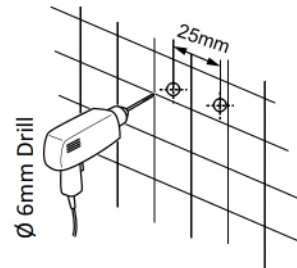

Installation Instructions ABSP55B shower panel

III. HAND SHOWER INSTALLATION

I. Function

1. Shower Head
2. Body jets
3. Diverter
4. Mixer
5. Hand shower

II. Installation

Note! Before drilling any holes for fixing your shower panel ensure that there are no hidden cables or pipework within the wall

A. Drill the holes on the wall

B. Insert the wall plugs inside the holes

C. Tighten the screws to the wall with wall mounting brackets

Wall-mounting