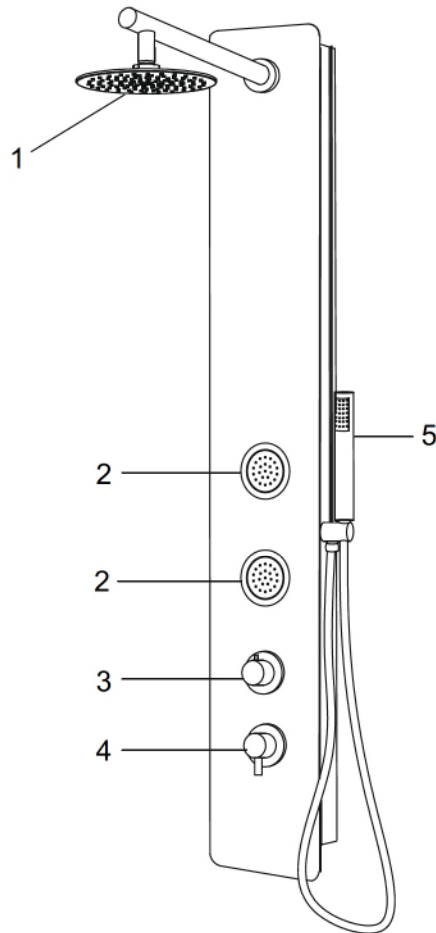

Installation Instructions ABSP55B shower panel

III. HAND SHOWER INSTALLATION

I. Function

1. Shower Head
2. Body jets
3. Diverter
4. Mixer
5. Hand shower

II. Installation

Note! Before drilling any holes for fixing your shower panel ensure that there are no hidden cables or pipework within the wall

A. Drill the holes on the wall

B. Insert the wall plugs inside the holes

C. Tighten the screws to the wall with wall mounting brackets

Wall-mounting