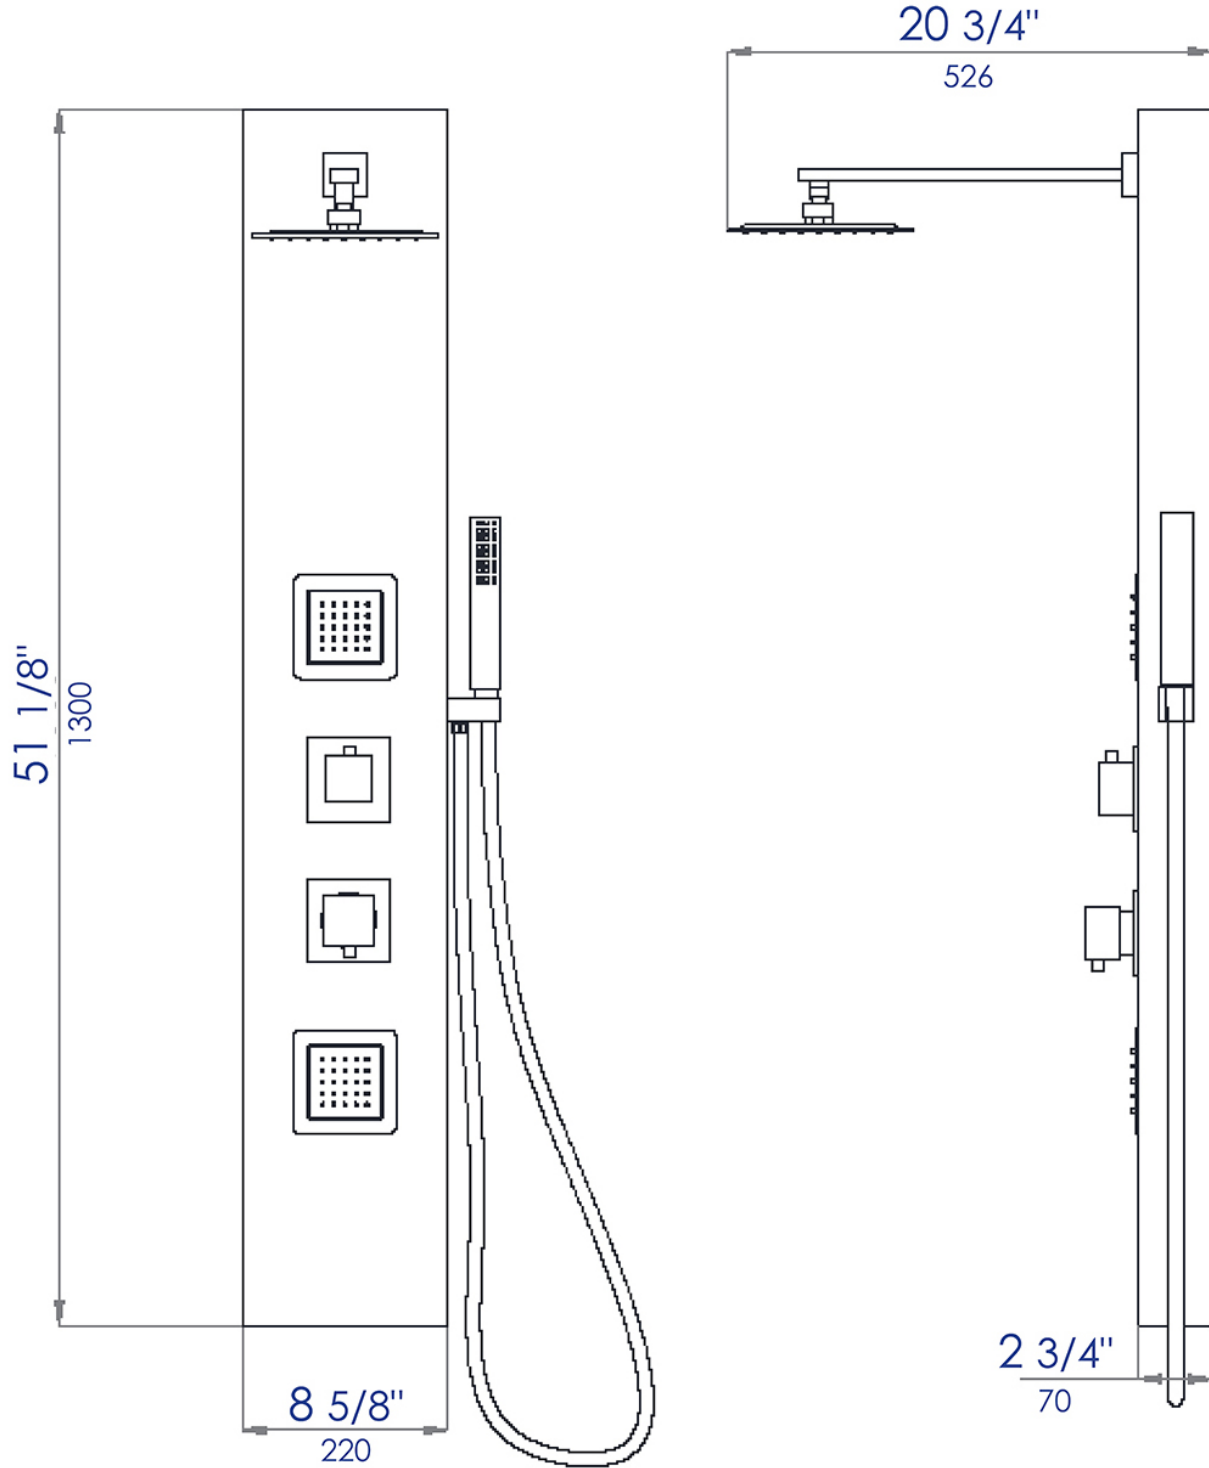

ABSP60W

White Aluminum Shower Panel with 2 Body Sprays and Rain Shower Head

kitchensource.com
1.800.667.8721