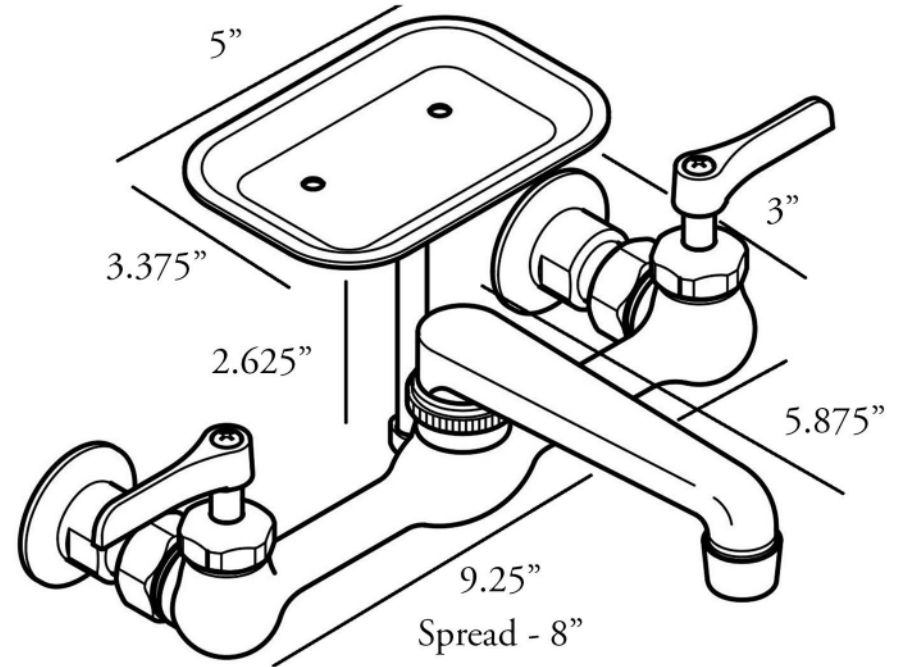

3.75"

FEATURES

- Heavy Solid Brass Construction - Chrome Plated
- 1.5 GPM Flow Rate
- ICC-ES Listing File No. PMG-1367, PMG-1368, PMG-1419
- Ceramic Cartridge
- Meets or Exceeds all State Code Compliance Laws
- 8" Spread design
- With cUPC, ASME, NSF-619 & NSF-619G (AB1953) Approval