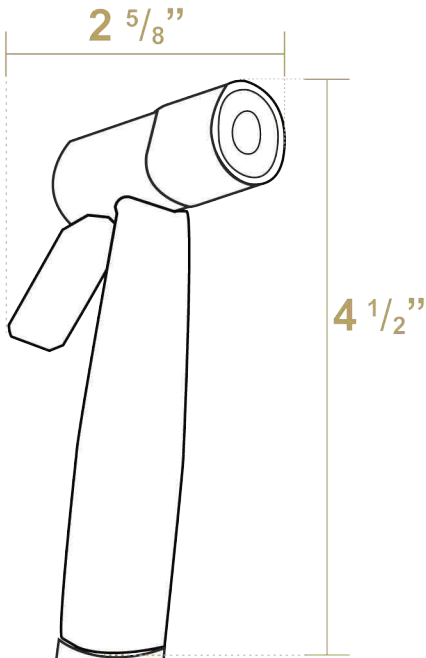

 Whitehaus®

WH771

Mounting Holder Dimensions (H x L)

3 7/8" x 1 3/4"

Side Spray Dimensions (H x W)

4 1/2" x 2 5/8"

*installation available for
toilet tanks and wall mounts*

Hose Length 60"