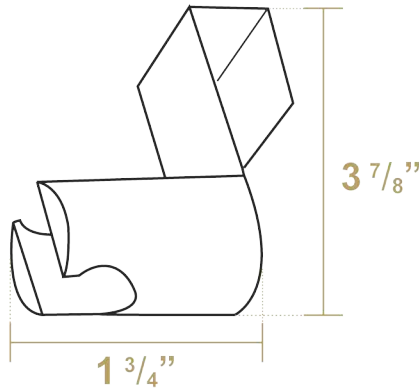

 Whitehaus®

WH771

Mounting Holder Dimensions (H x L)

3 7/8" x 1 3/4"

Side Spray Dimensions (H x W)

4 1/2" x 2 5/8"

*installation available for
toilet tanks and wall mounts*

Hose Length 60"