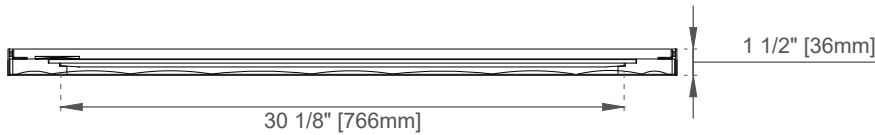

36" Le Soleil Mirror

JAMES MARTIN
VANITIES™

710-M36-MWG

Features

Materials

Solids (Species):N/A

Veneers: N/A

Panels: MDF

Bevel on Mirror:1"

Hardware Material and Finish: 201 Stainless Steel
in Radiant Gold Color

Dimension

Width:36"

Depth:1-1/2"

Height:31-1/2"

Visit website for warranty and installation information
www.jamesmartinvanities.com

Version:202212

36" Le Soleil Mirror

JAMES MARTIN
VANITIES™

710-M36-MWG

Top View

Front View

Side View

Visit website for warranty and installation information
www.jamesmartinvanities.com