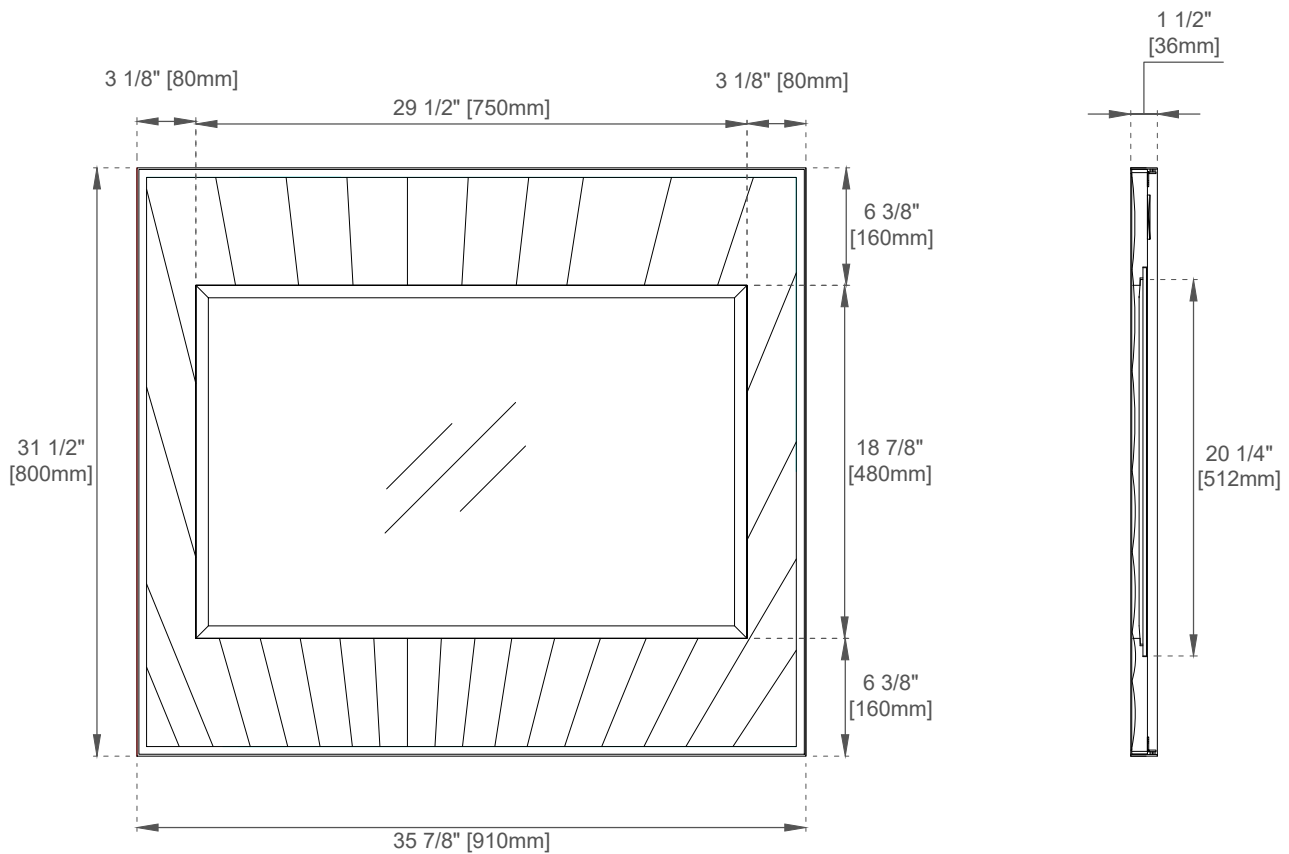

36" Le Soleil Mirror

JAMES MARTIN
VANITIES™

710-M36-MWG

Features

Materials

Solids (Species):N/A

Veneers: N/A

Panels: MDF

Bevel on Mirror:1"

Hardware Material and Finish: 201 Stainless Steel
in Radiant Gold Color

Dimension

Width:36"

Depth:1-1/2"

Height:31-1/2"

Visit website for warranty and installation information
www.jamesmartinvanities.com

Version:202212

36" Le Soleil Mirror

JAMES MARTIN
VANITIES™

710-M36-MWG

Top View

Front View

Side View

Visit website for warranty and installation information
www.jamesmartinvanities.com