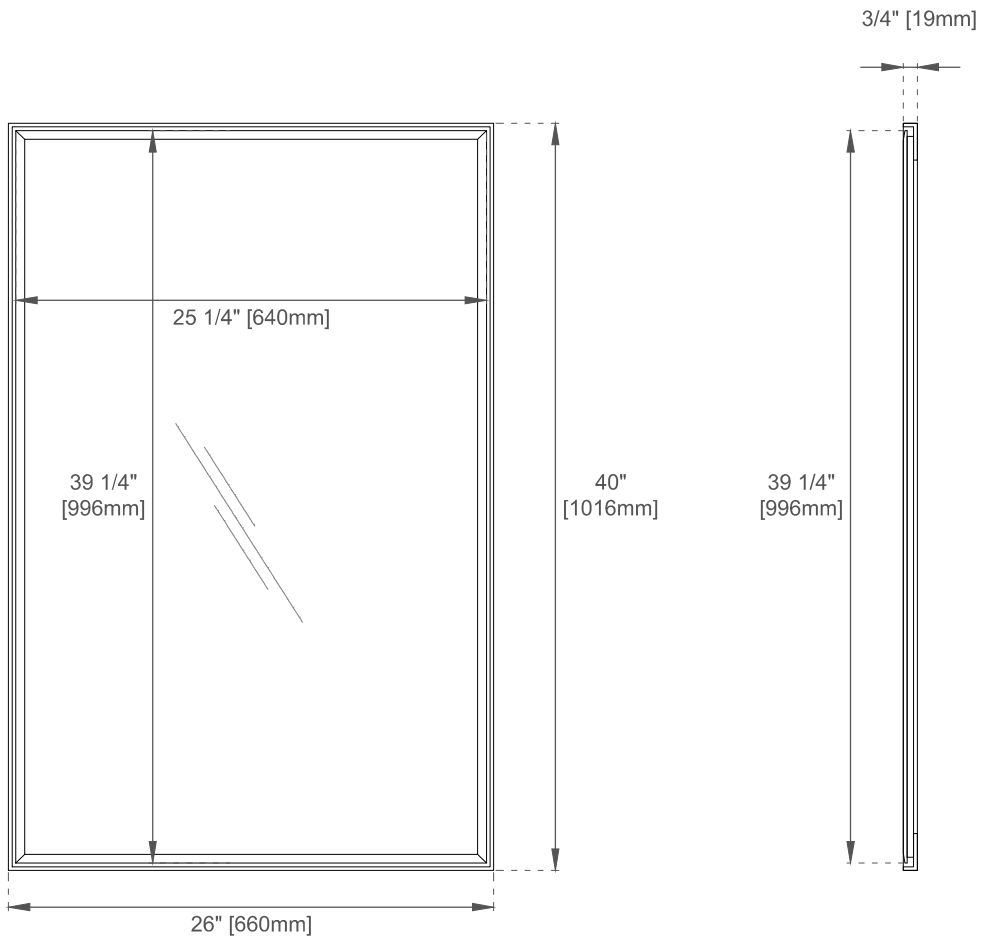

# 26" Rohe Rectangular Mirror

**JAMES MARTIN**  
VANITIES™

715-M26-CB / 715-M26-MB

## Features

Materials

Hardware Material: 201 Stainless Steel

Panels: Plywood

Bevel on Mirror: 1/2"

## Dimension

Width:26"

Depth:3/4"

Height:40"

Visit website for warranty and installation information  
[www.jamesmartinvanities.com](http://www.jamesmartinvanities.com)

Version:202212

# 26" Rohe Rectangular Mirror

715-M26-CB / 715-M26-MB

Top View

Front View

Side View

Visit website for warranty and installation information  
[www.jamesmartinvanities.com](http://www.jamesmartinvanities.com)