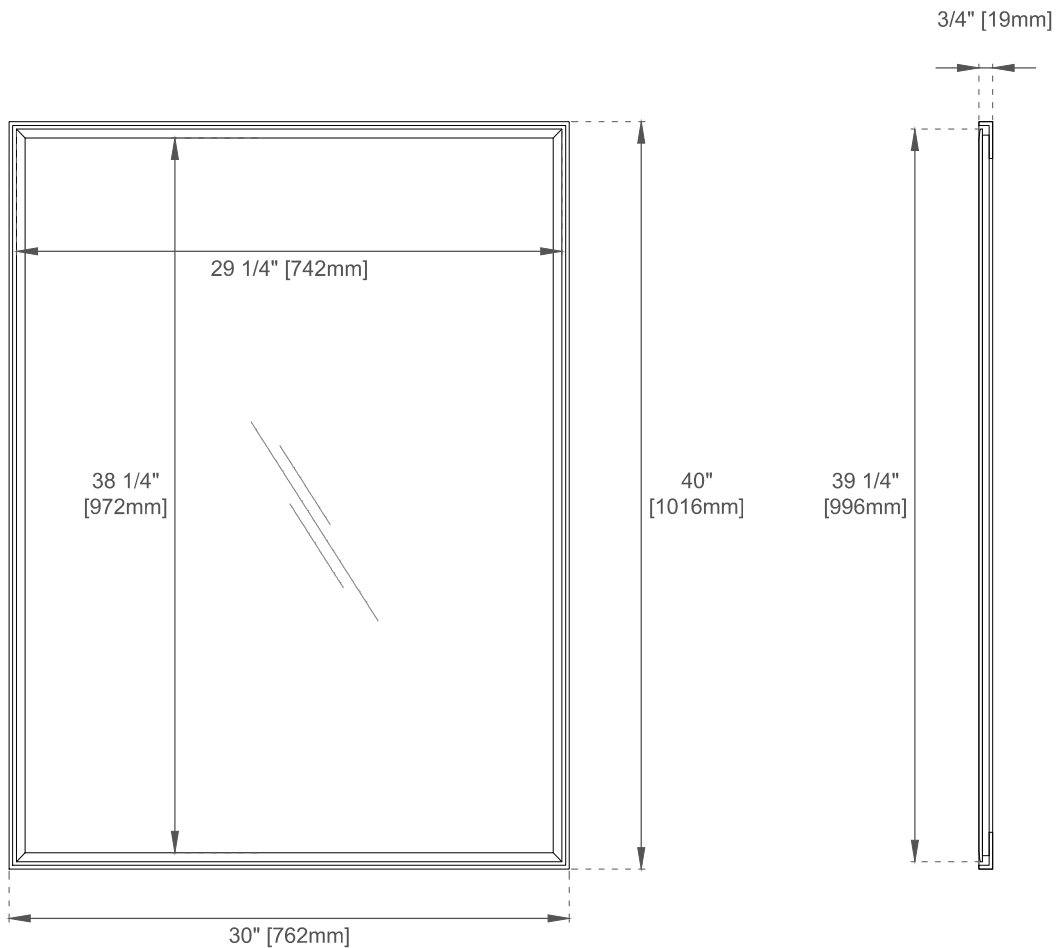

30" Rohe Rectangular Mirror

715-M30-CB / 715-M30-MB

Front View

Side View

Visit website for warranty and installation information
www.jamesmartinvanities.com