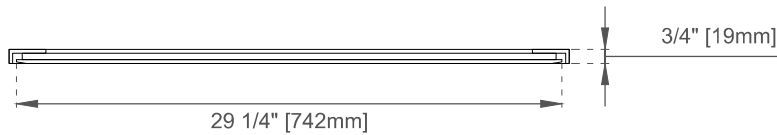

30" Rohe Rectangular Mirror

JAMES MARTIN
VANITIES™

715-M30-CB / 715-M30-MB

Features

Materials

Hardware Material: 201 Stainless Steel

Panels: Plywood

Bevel on Mirror: 1/2"

Dimension

Width:30"

Depth:3/4"

Height:40"

Visit website for warranty and installation information
www.jamesmartinvanities.com

Version:202212

30" Rohe Rectangular Mirror

715-M30-CB / 715-M30-MB