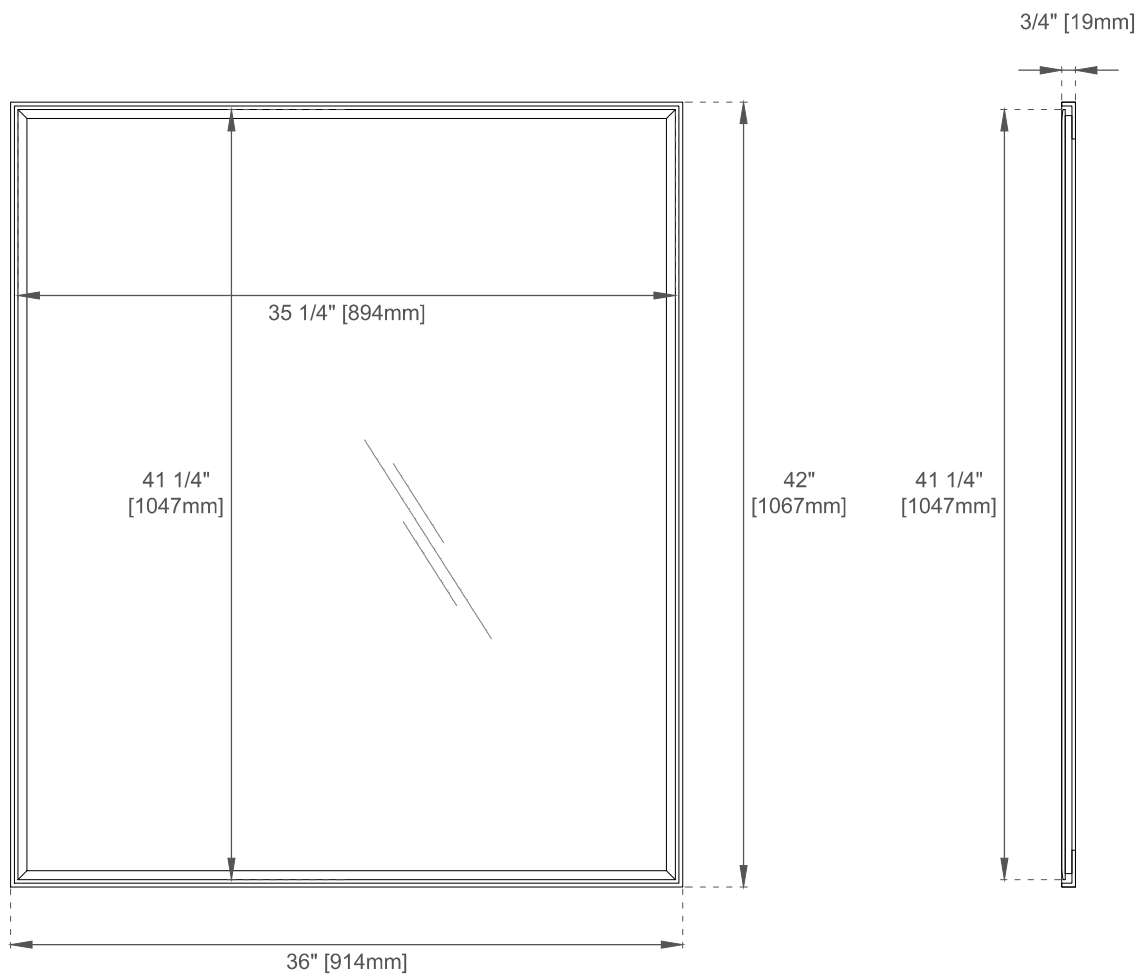

Front View

Side View

Visit website for warranty and installation information
www.jamesmartinvanities.com