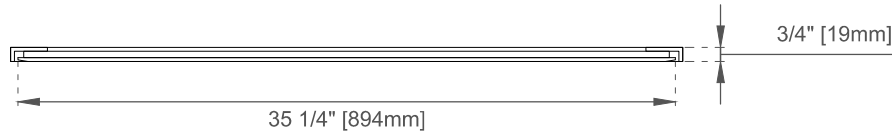

36" Rohe Rectangular Mirror

JAMES MARTIN
VANITIES™

715-M36-CB / 715-M36-MB

Features

Materials

Hardware Material: 201 Stainless Steel

Panels: Plywood

Bevel on Mirror: 1/2"

Dimension

Width:36"

Depth:3/4"

Height:42"

Visit website for warranty and installation information
www.jamesmartinvanities.com

Version:202212

36" Rohe Rectangular Mirror

715-M36-CB / 715-M36-MB