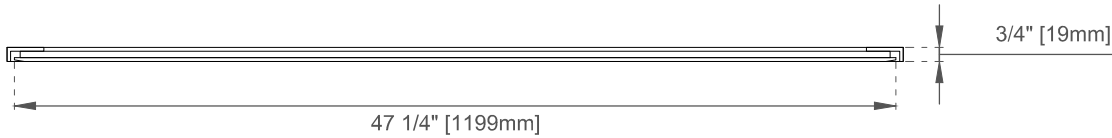

48" Rohe Rectangular Mirror

JAMES MARTIN
VANITIES™

715-M48-CB / 715-M48-MB

Features

Materials

Hardware Material: 201 Stainless Steel

Panels: Plywood

Bevel on Mirror: 1/2"

Dimension

Width:48"

Depth:3/4"

Height:40"

Visit website for warranty and installation information
www.jamesmartinvanities.com

Version:202212

48" Rohe Rectangular Mirror

715-M48-CB / 715-M48-MB