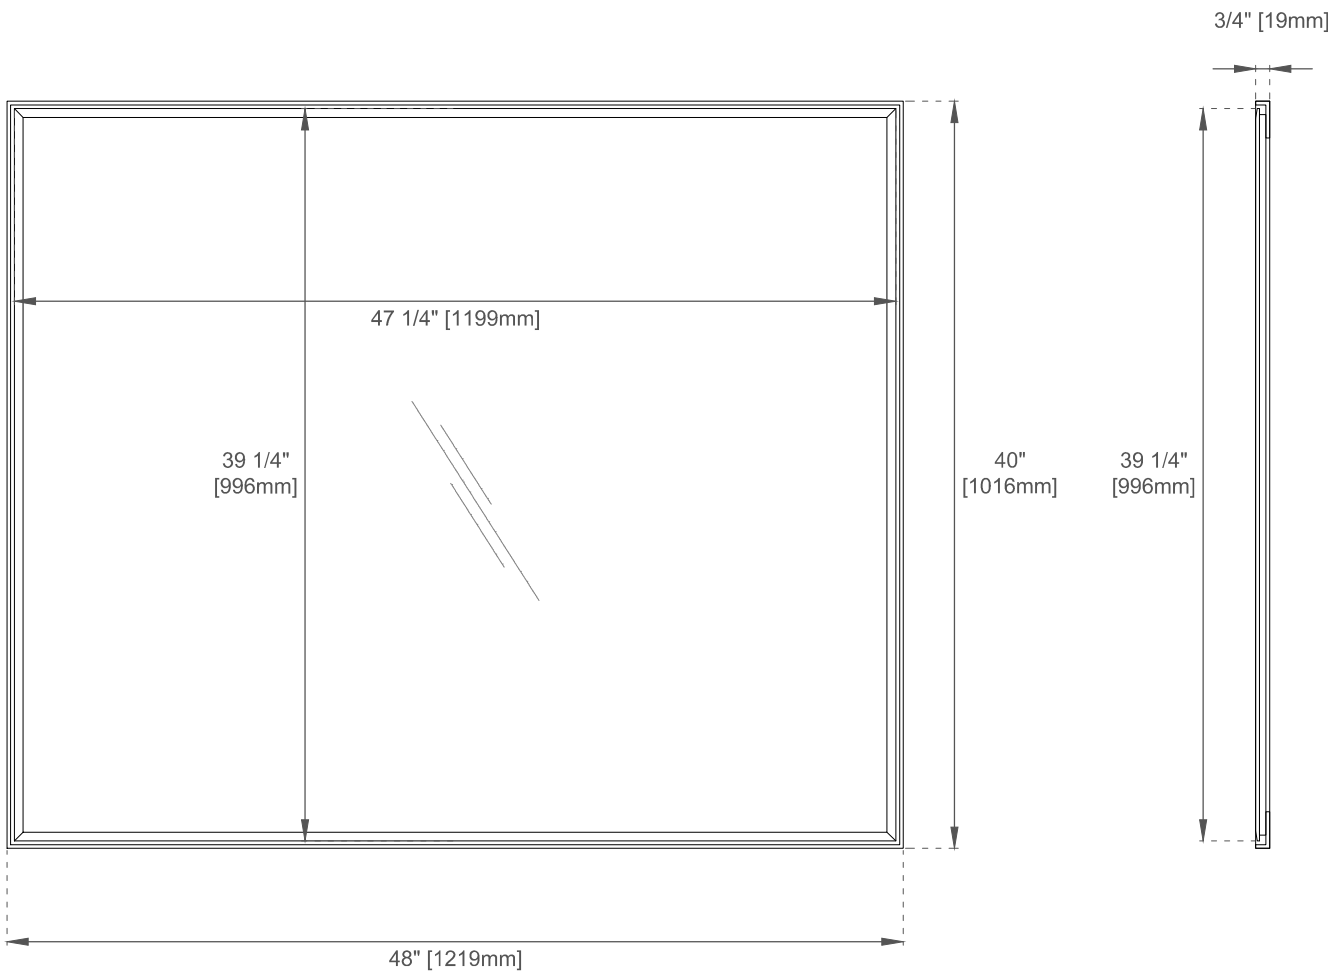

Front View

Side View

Visit website for warranty and installation information
www.jamesmartinvanities.com