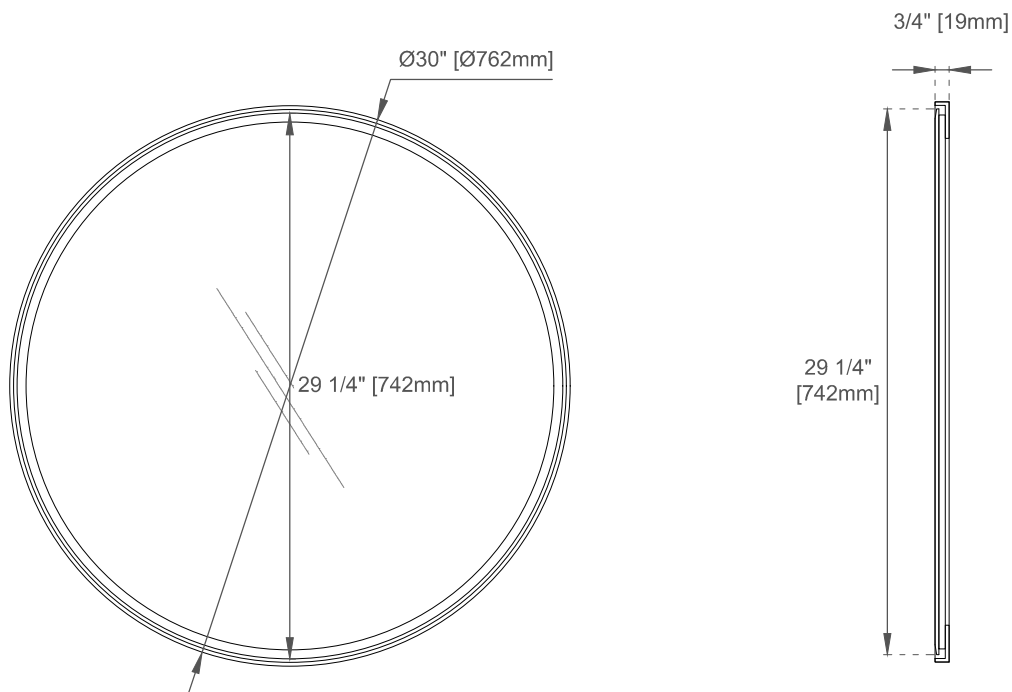

30" Rohe Round Mirror

JAMES MARTIN
VANITIES™

715-MR30-CB / 715-MR30-MB

Features

Materials

Hardware Material: 201 Stainless Steel

Panels: Plywood

Bevel on Mirror: 1/2"

Dimension

Width:30"

Depth:3/4"

Height:30"

Visit website for warranty and installation information
www.jamesmartinvanities.com

Version:202212

30" Rohe Round Mirror

715-MR30-CB / 715-MR30-MB

Top View

Front View

Side View

Visit website for warranty and installation information
www.jamesmartinvanities.com