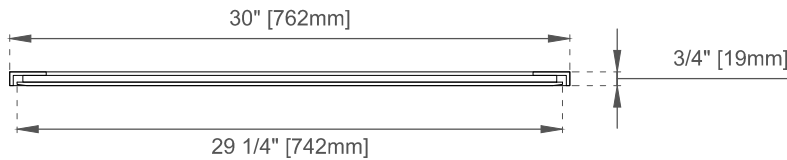

30" Rohe Round Mirror

JAMES MARTIN
VANITIES™

715-MR30-CB / 715-MR30-MB

Features

Materials

Hardware Material: 201 Stainless Steel

Panels: Plywood

Bevel on Mirror: 1/2"

Dimension

Width:30"

Depth:3/4"

Height:30"

Visit website for warranty and installation information
www.jamesmartinvanities.com

Version:202212

30" Rohe Round Mirror

715-MR30-CB / 715-MR30-MB