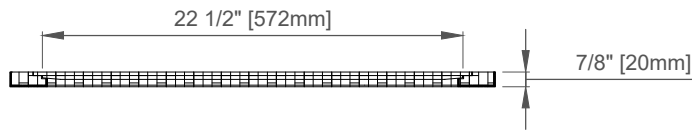

26" Callie Mirror

725-M26-MOP

Top View