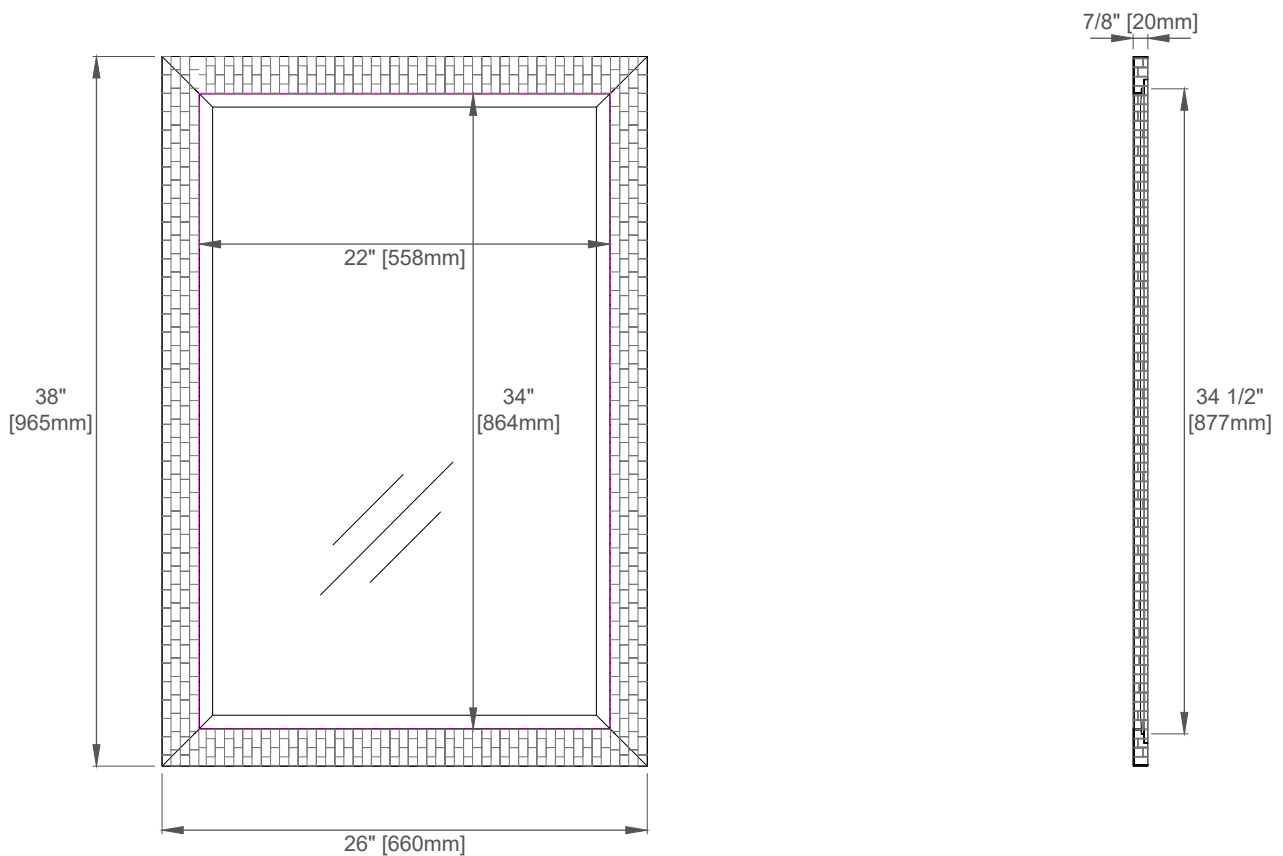

26" Callie Mirror

JAMES MARTIN
VANITIES™

725-M26-MOP

Features

Materials

Solids (Species):N/A

Veneers: Mother of Pearl

Panels:Plywood

Bevel on Mirror:1"

Dimension

Width:26"

Depth:7/8"

Height:38"

Visit website for warranty and installation information
www.jamesmartinvanities.com

Version:202212

26" Callie Mirror

725-M26-MOP

Top View

Front View

Side View

Visit website for warranty and installation information
www.jamesmartinvanities.com