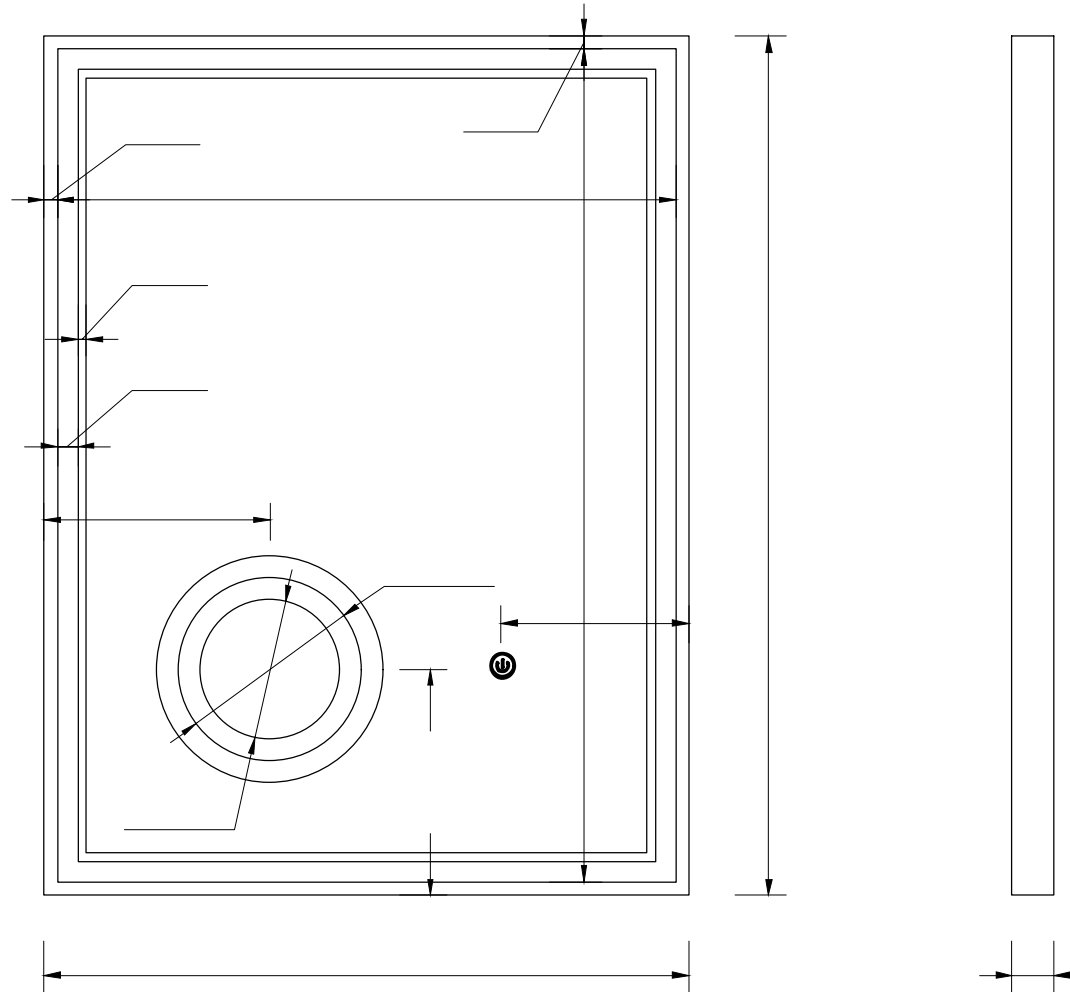

Item Number
901-M23.6-GW
901-M23.6-MBK

JAMES MARTIN

VANITIES™

Tampa 23 5/8" Mirror
Diagrams with Dimensions
Page 01 of 01

Item Number
901-M23.6-GW
901-M23.6-MBK

JAMES MARTIN

VANITIES™

Tampa 600mm Mirror
Diagrams with Dimensions
Page 01 of 01