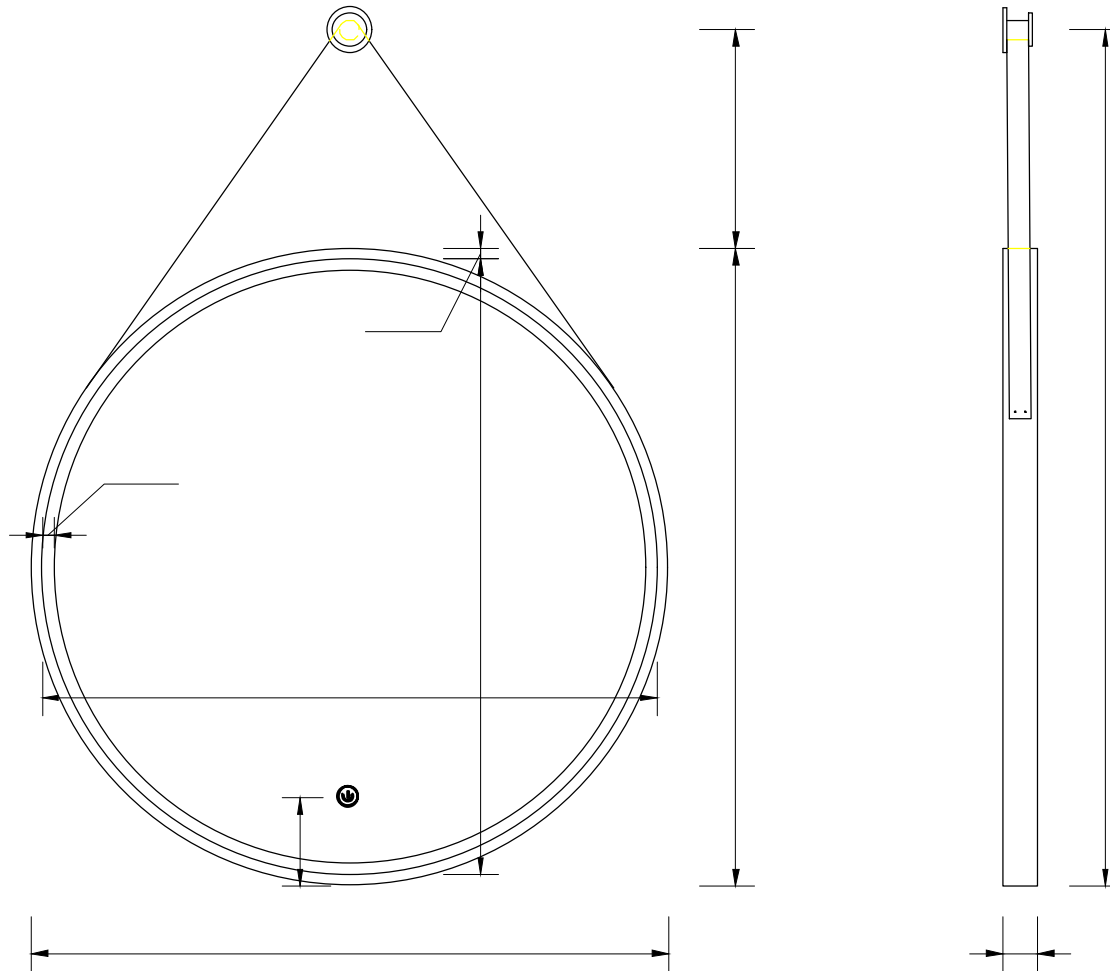

Item Number :
911-M27.6-BGD
911-M27.6-BNK
911-M27.6-MBK

JAMES MARTIN

VANITIES™

Annapolis 27 5/8" Mirror

Diagrams with Dimensions

Page 01 of 01

Item Number :
911-M27.6-BGD
911-M27.6-BNK
911-M27.6-MBK

JAMES MARTIN

VANITIES™

Annapolis 700mm Mirror

Diagrams with Dimensions

Page 01 of 01