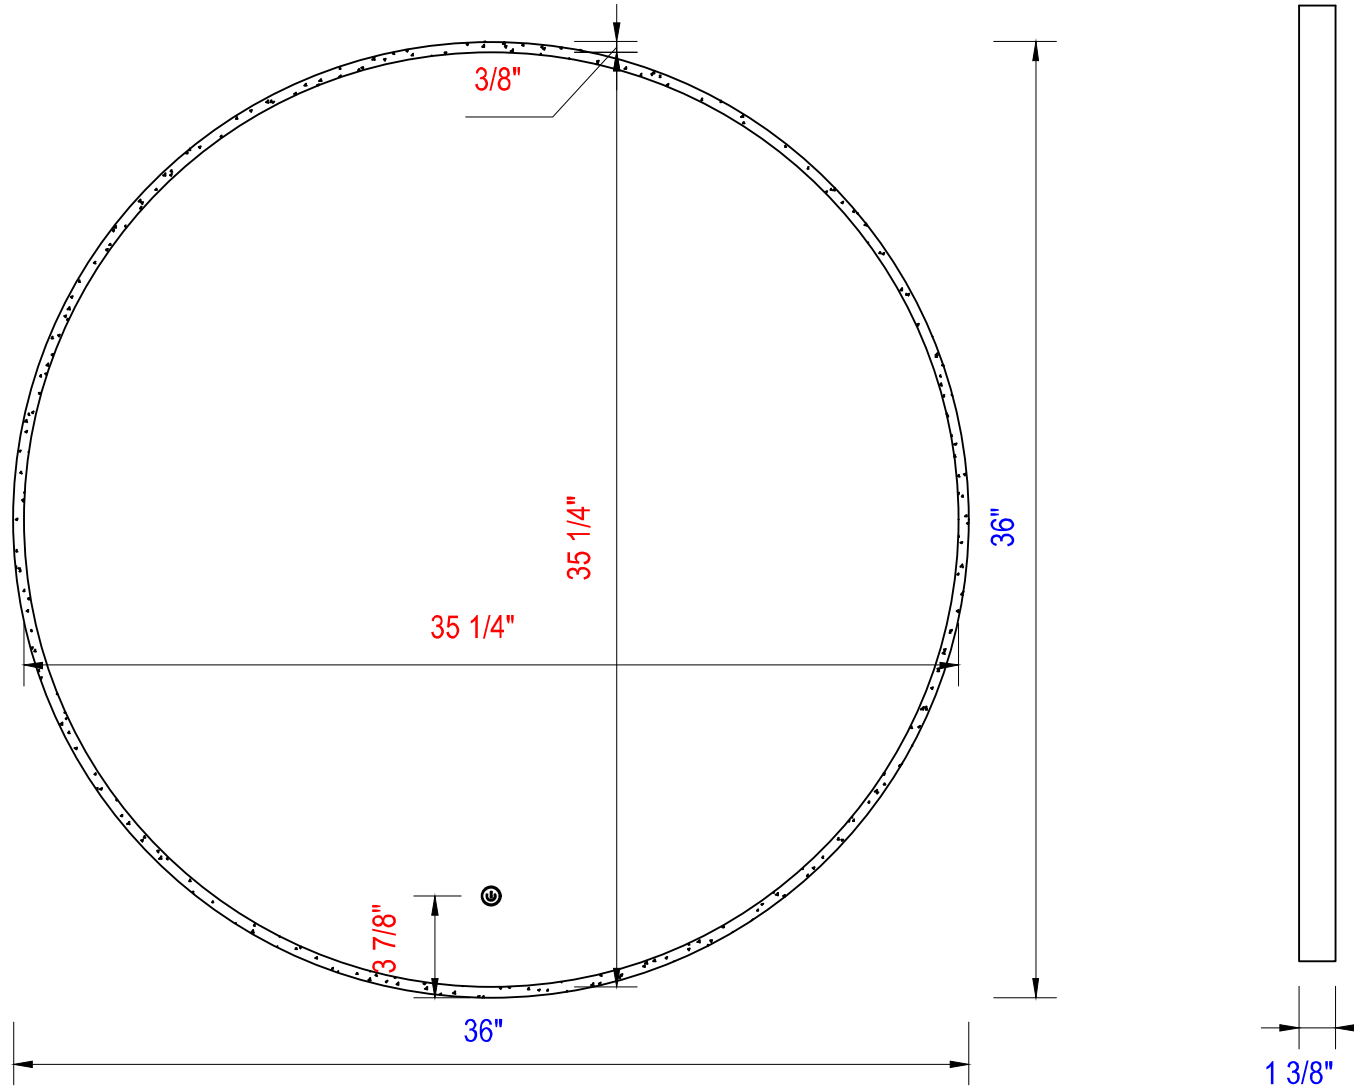

36"

Item Number :
944-M36-FRS

JAMES MARTIN

VANITIES™

Jupiter 36" Mirror
Diagrams with Dimensions
Page 01 of 01

914mm

Item Number :
944-M36-FRS

JAMES MARTIN

VANITIES™

Jupiter 914mm Mirror
Diagrams with Dimensions
Page 01 of 01