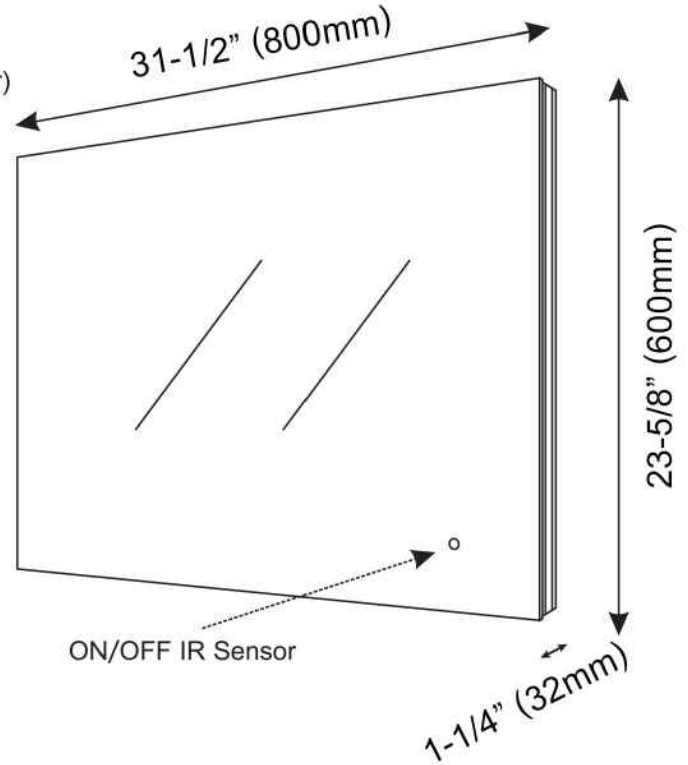

DLEDL03B:

LED Back Light Mirror (IR Sensor)
High Gloss Aluminum Frame
23-5/8" x 1-3/16" x 31-1/2"

DLEDL03C:

LED Back Light Mirror (Touch Sensor)
Matte Aluminum Frame
31-1/2" x 1-3/16" x 23-5/8"

DLEDL03D:

LED Back Light Mirror (IR Sensor)
Matte Aluminum Frame
31-1/2" x 1-3/16" x 23-5/8"

DLEDL03AS:

LED Back Light Free Standing Mirror (IR Sensor)
Matte Aluminum Frame
16-1/2" x 1-3/16" x 63"

DLEDL36:

LED Back Light Mirror (IR Sensor)
Matte Aluminum Frame
31-1/2" x 1-3/16" x 23-5/8"

DLEDL5031:

LED Back Light Round Mirror (IR Sensor)
MDF with White Painting Frame
31-1/2" x 1-3/16" x 31-1/2"

DLEDL5023:

LED Back Light Round Mirror (IR Sensor)
MDF with White Painting Frame
23-5/8" x 1-3/16" x 23-5/8"

DLEDL52:

LED Back Light Mirror (Touch Sensor)
Matte Aluminum Frame
39-3/8" x 1-3/16" x 27-9/16"

SUPPLIED HARDWARE

CAUTION: For Household/Residential Use Only
Suitable for Damp Locations