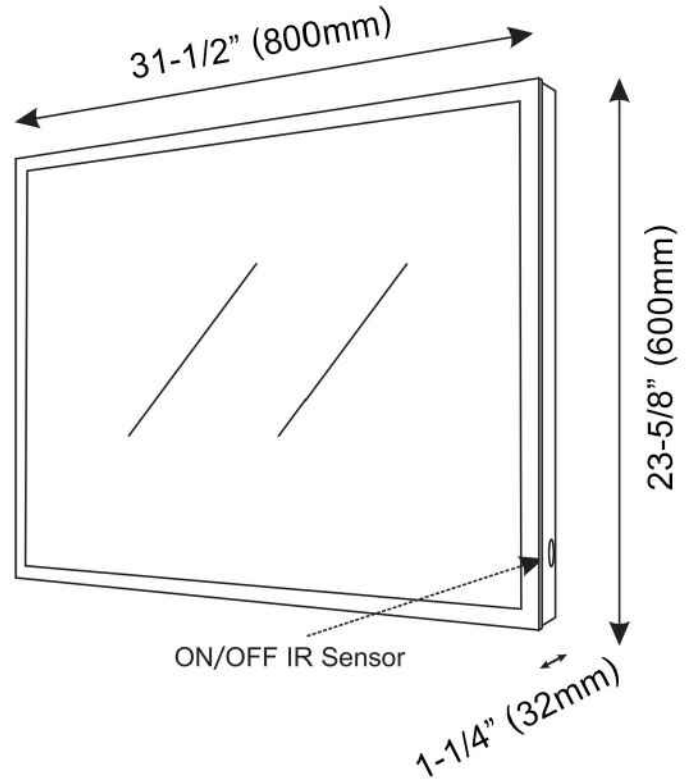

Kitchen & Bath Products, Inc.

**DLEDL03D
Installation Instructions**

DLEDL03D

LED Back Light Mirror (with IR Sensor)
Matte Aluminum Frame

Available DL Models:

DLEDL03A:

LED Back Light Mirror (IR Sensor)
High Gloss Aluminum Frame
19-11/16" x 1-3/16" x 31-1/2"

DLEDL03B:

LED Back Light Mirror (IR Sensor)
High Gloss Aluminum Frame
23-5/8" x 1-3/16" x 31-1/2"

DLEDL03C:

LED Back Light Mirror (Touch Sensor)
Matte Aluminum Frame
31-1/2" x 1-3/16" x 23-5/8"

DLEDL03D:

LED Back Light Mirror (IR Sensor)
Matte Aluminum Frame
31-1/2" x 1-3/16" x 23-5/8"

DLEDL03AS:

LED Back Light Free Standing Mirror (IR Sensor)
Matte Aluminum Frame
16-1/2" x 1-3/16" x 63"

DLEDL36:

LED Back Light Mirror (IR Sensor)
Matte Aluminum Frame
31-1/2" x 1-3/16" x 23-5/8"

DLEDL5031:

LED Back Light Round Mirror (IR Sensor)
MDF with White Painting Frame
31-1/2" x 1-3/16" x 31-1/2"

DLEDL5023:

LED Back Light Round Mirror (IR Sensor)
MDF with White Painting Frame
23-5/8" x 1-3/16" x 23-5/8"