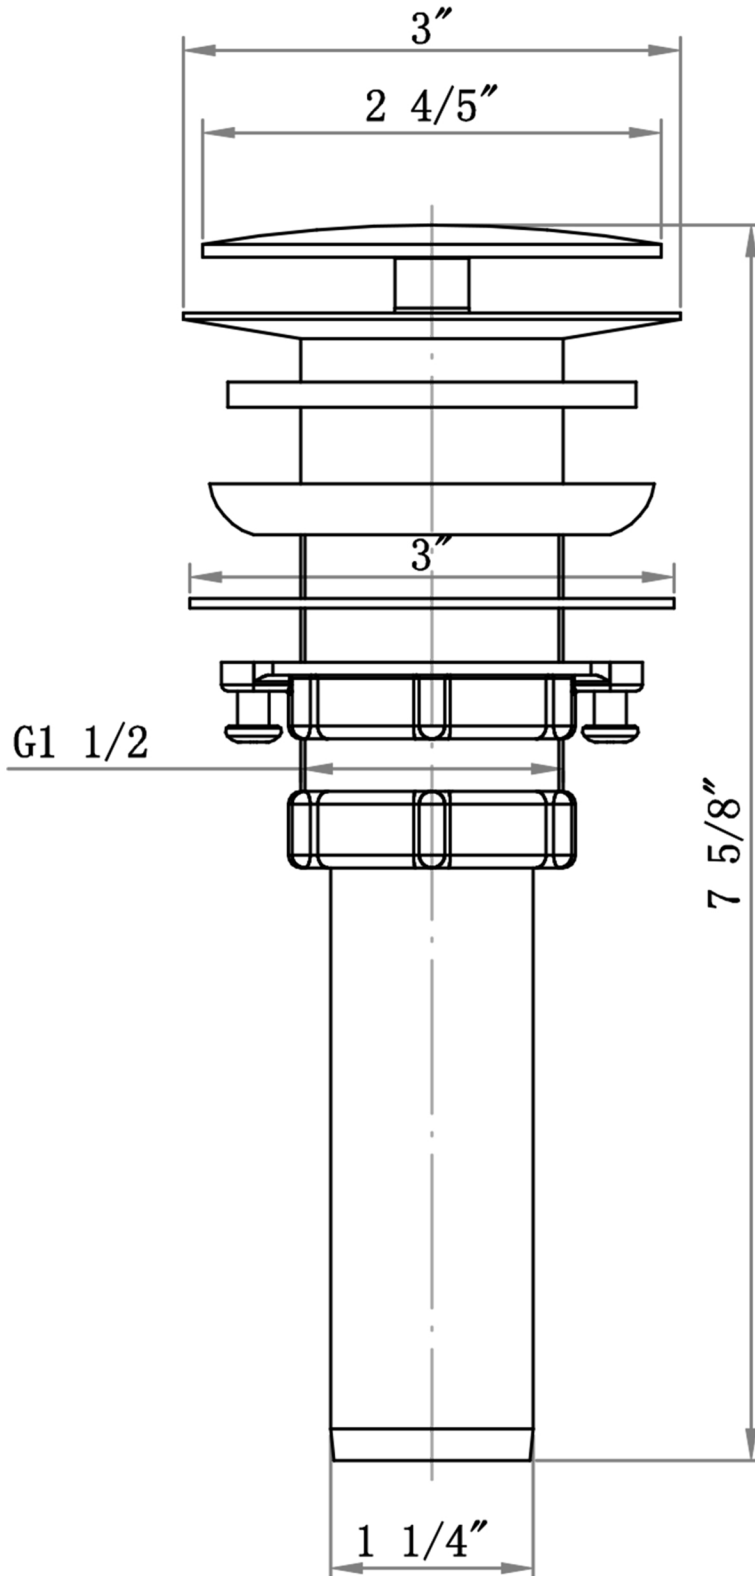

**AB5009**

Pop Up Drain for Sink w/o Overflow

**∴kitchensource.com**  
☎ 1.800.667.8721