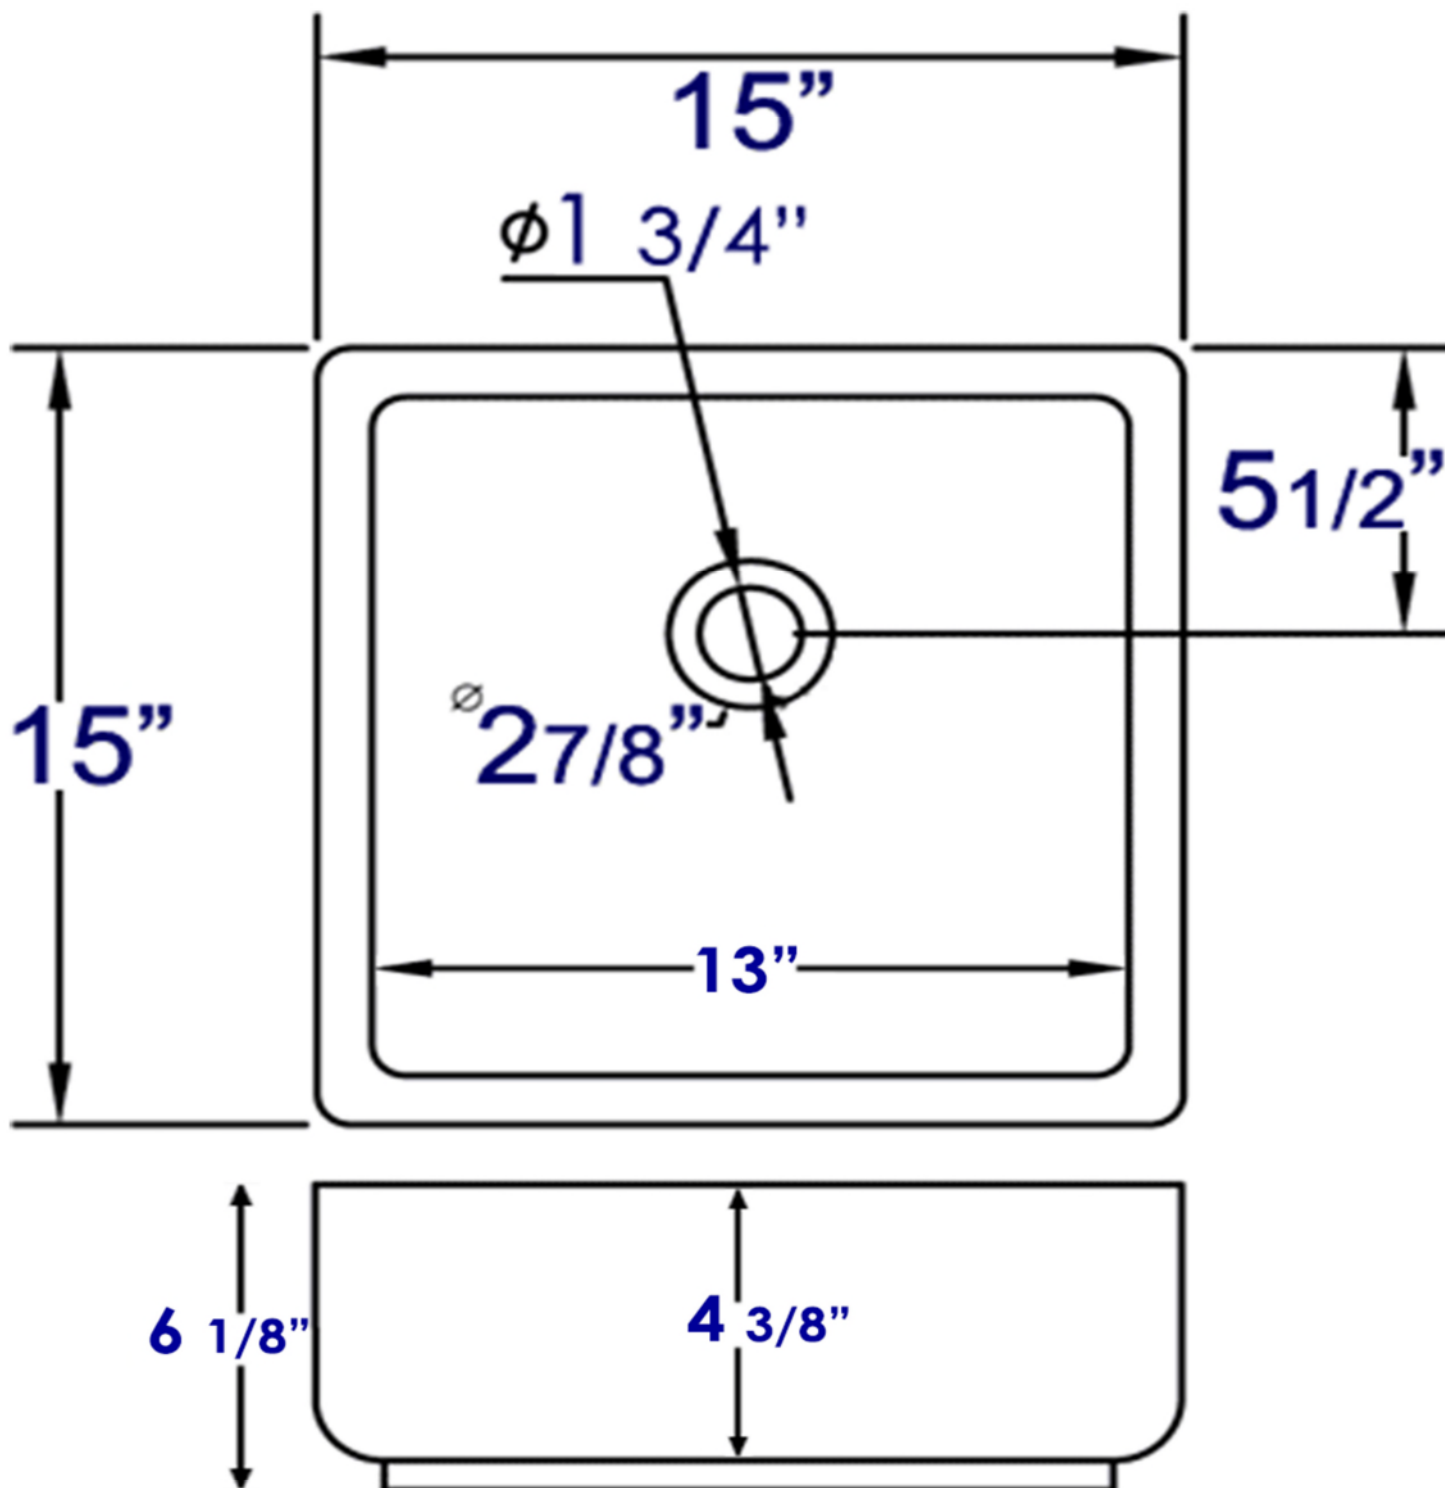

BA130

15" Square Ceramic Above Mount Bathroom Basin
Vessel Sink

EAGO USA

∴kitchensource.com
☎ 1.800.667.8721