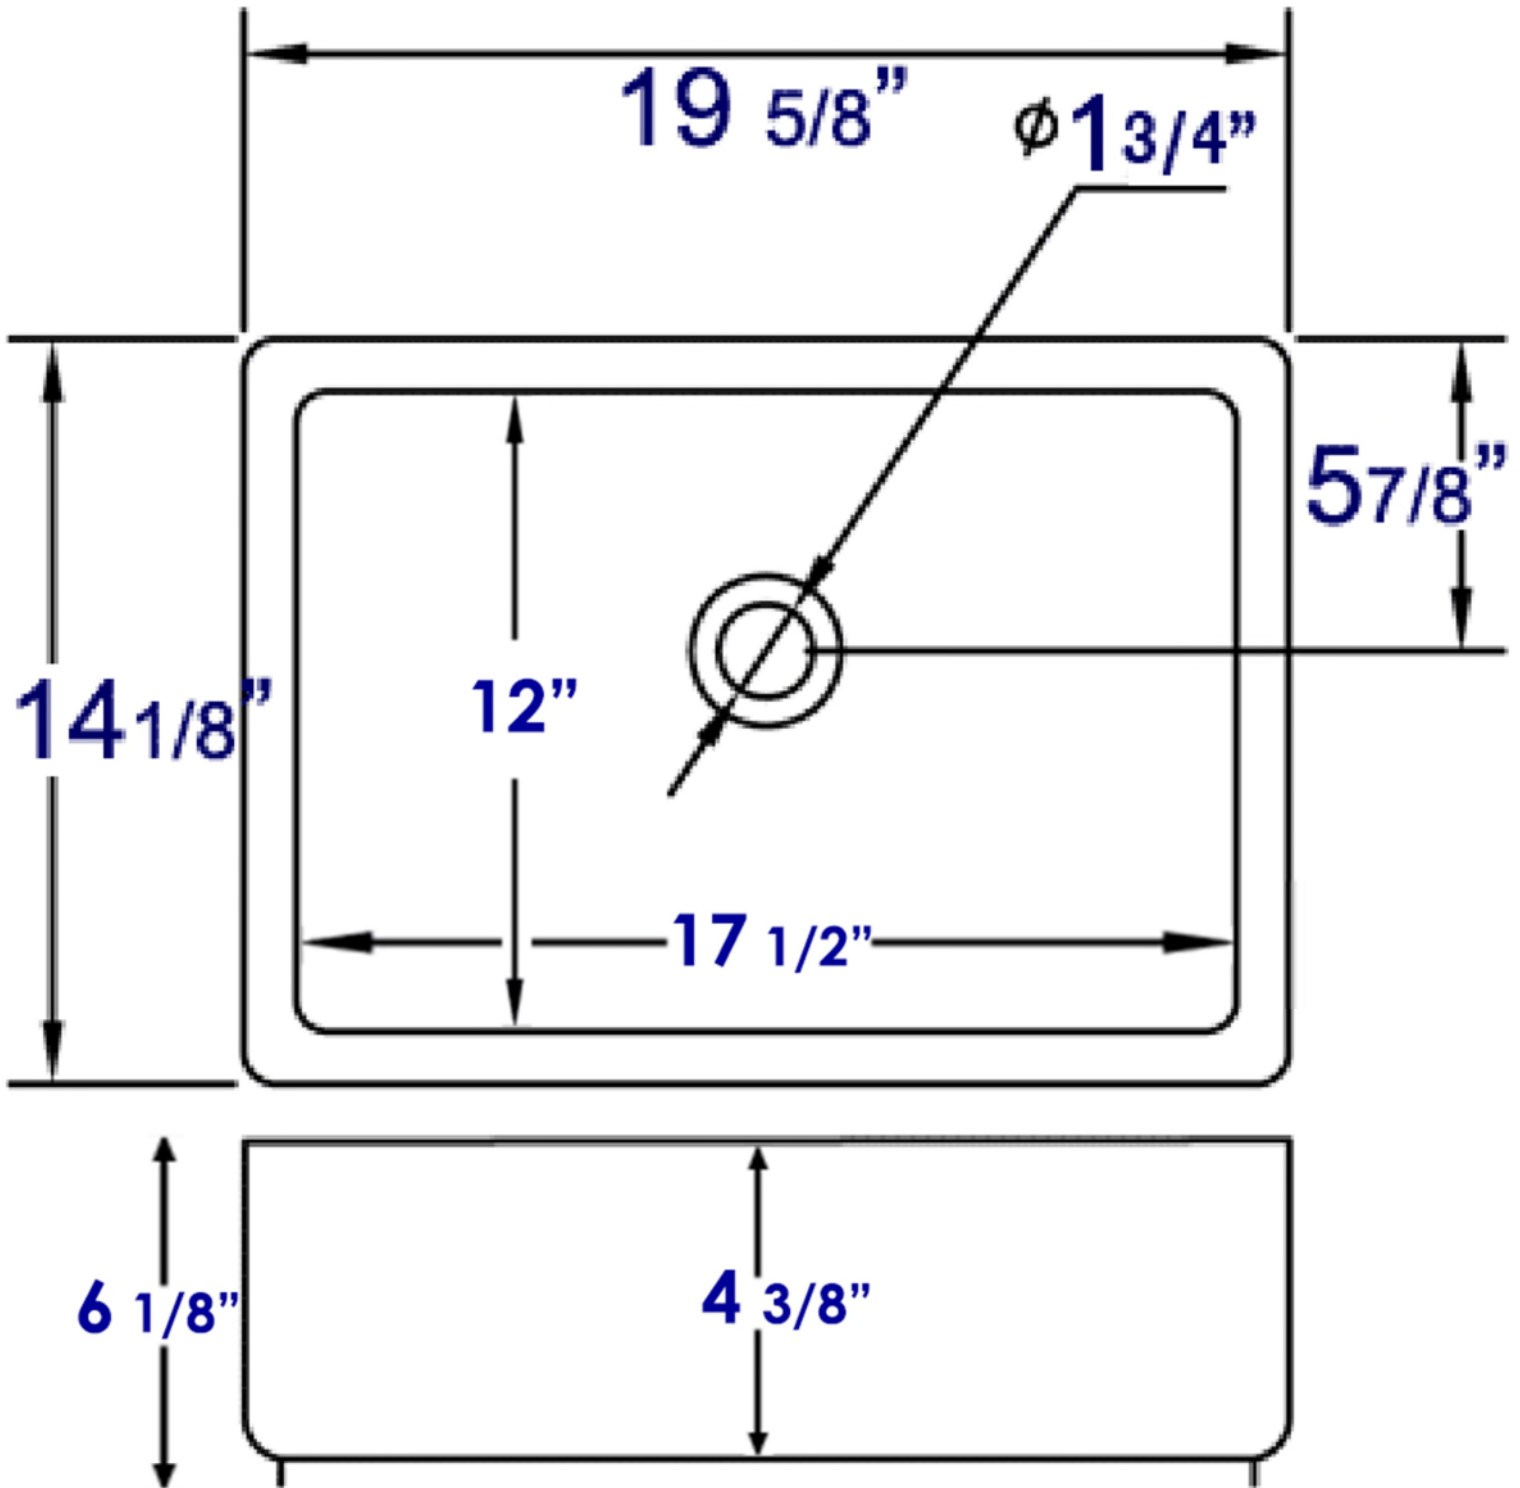

BA131

20" Rectangular Ceramic Above Mount Basin
Vessel Sink

EAGO USA

∴kitchensource.com
☎ 1.800.667.8721