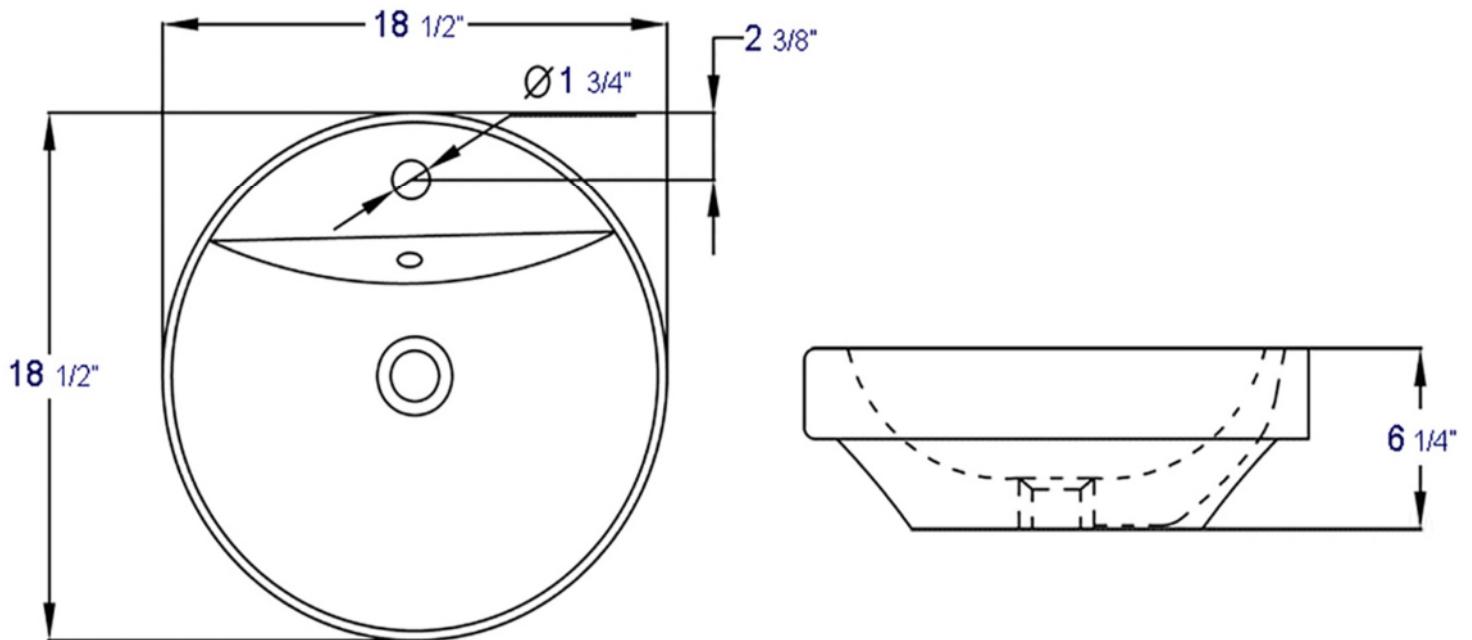

**BA141**

18" Round Ceramic Above Mount Bathroom Basin  
Vessel Sink

**EAGO** USA

**∴kitchensource.com**  
☎ 1.800.667.8721