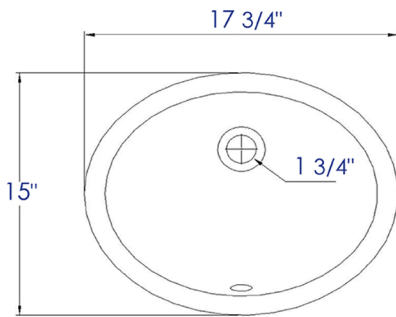

BC224

White Ceramic 18"X15" Undermount Oval Bathroom Sink

EAGO USA

∴kitchensource.com
1.800.667.8721