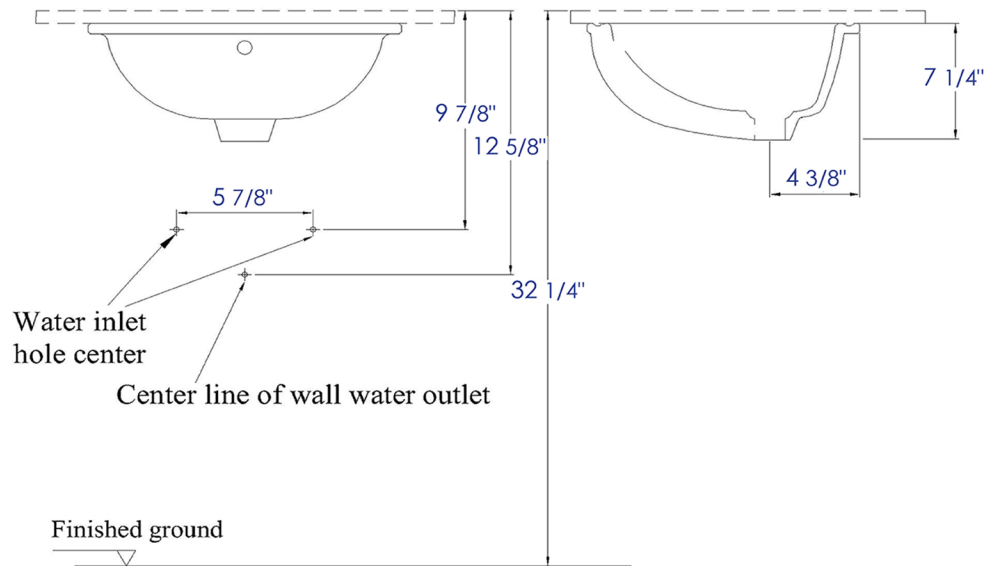

BC224

White Ceramic 18"X15" Undermount Oval Bathroom Sink

EAGO USA

∴kitchensource.com
1.800.667.8721