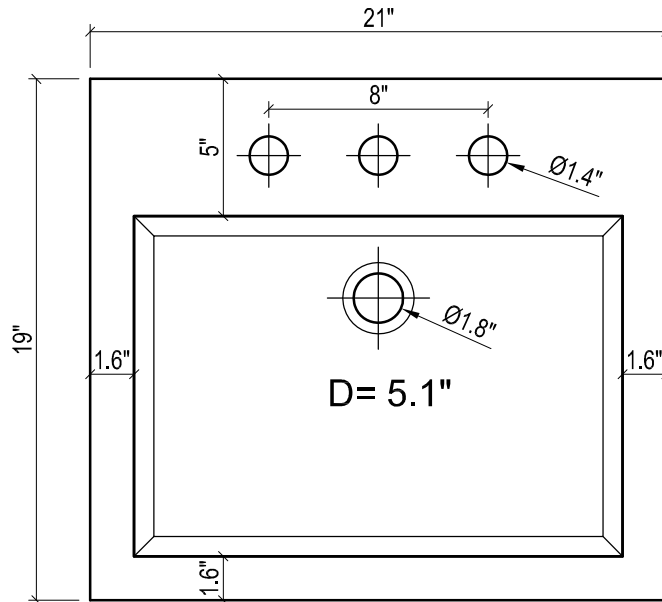

TRIBECA 21" CERAMIC SINK
(available in 1 hole or 8" faucet drills)

TOP VIEW

FRONT VIEW

BACK VIEW