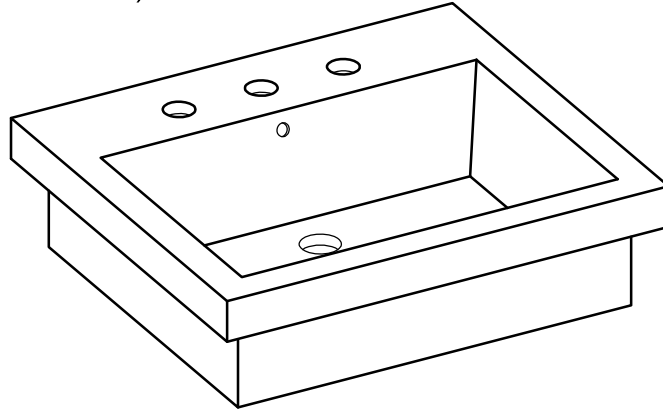

TRIBECA 21" CERAMIC SINK
(available in 1 hole or 8" faucet drills)

TOP VIEW

FRONT VIEW

BACK VIEW