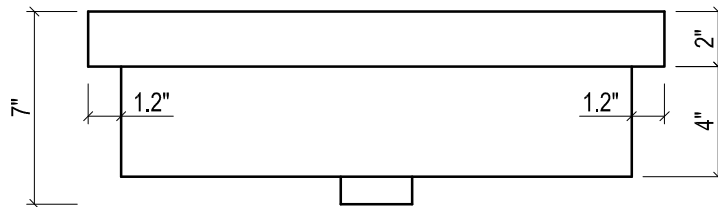

TRIBECA 21" CERAMIC SINK
(available in 1 hole or 8" faucet drills)

TOP VIEW

FRONT VIEW

BACK VIEW