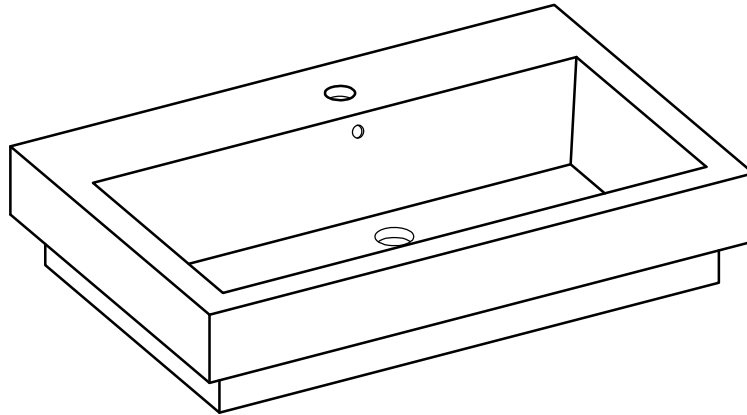

# MILANO 30" CERAMIC SINK

TOP VIEW

FRONT VIEW

BACK VIEW