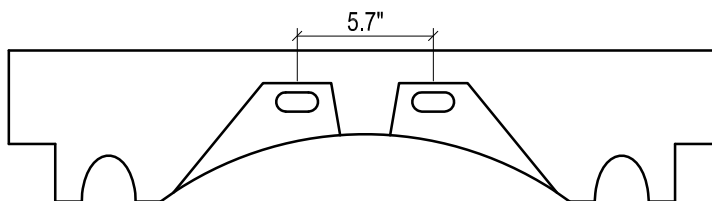

# MILANO 30" CERAMIC SINK

TOP VIEW

FRONT VIEW

BACK VIEW