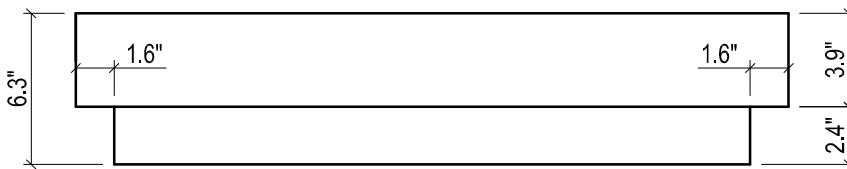

# MILANO 30" CERAMIC SINK

TOP VIEW

FRONT VIEW

BACK VIEW