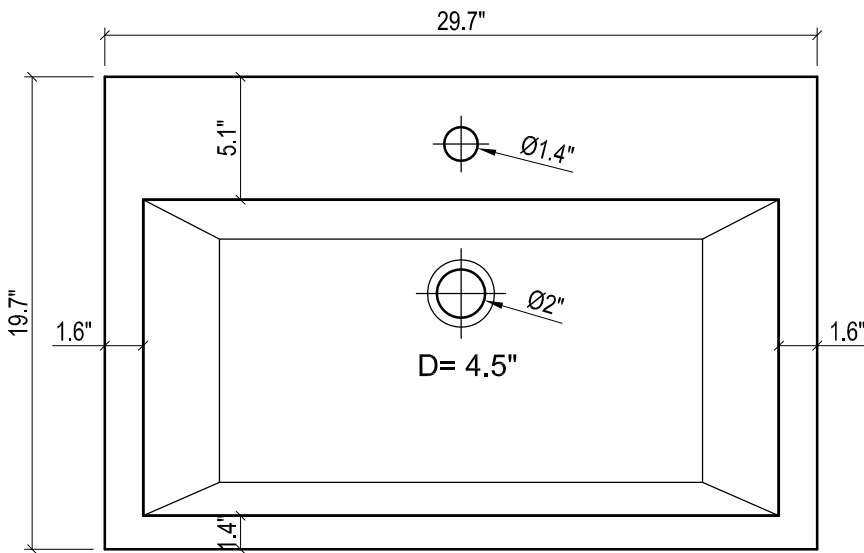

# MILANO 30" CERAMIC SINK

TOP VIEW

FRONT VIEW

BACK VIEW