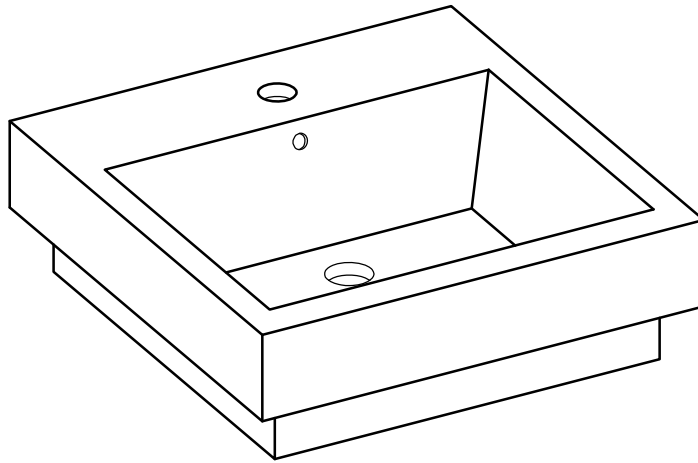

MILANO 21" CERAMIC SINK

TOP VIEW

FRONT VIEW

BACK VIEW