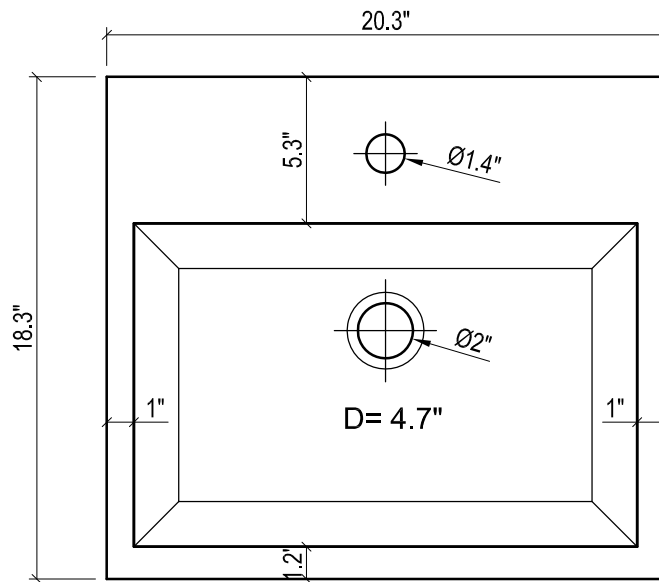

MILANO 21" CERAMIC SINK

TOP VIEW

FRONT VIEW

BACK VIEW