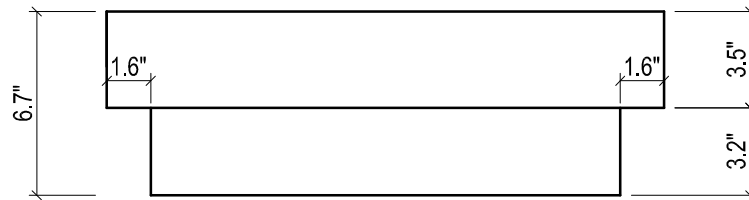

MILANO 21" CERAMIC SINK

TOP VIEW

FRONT VIEW

BACK VIEW