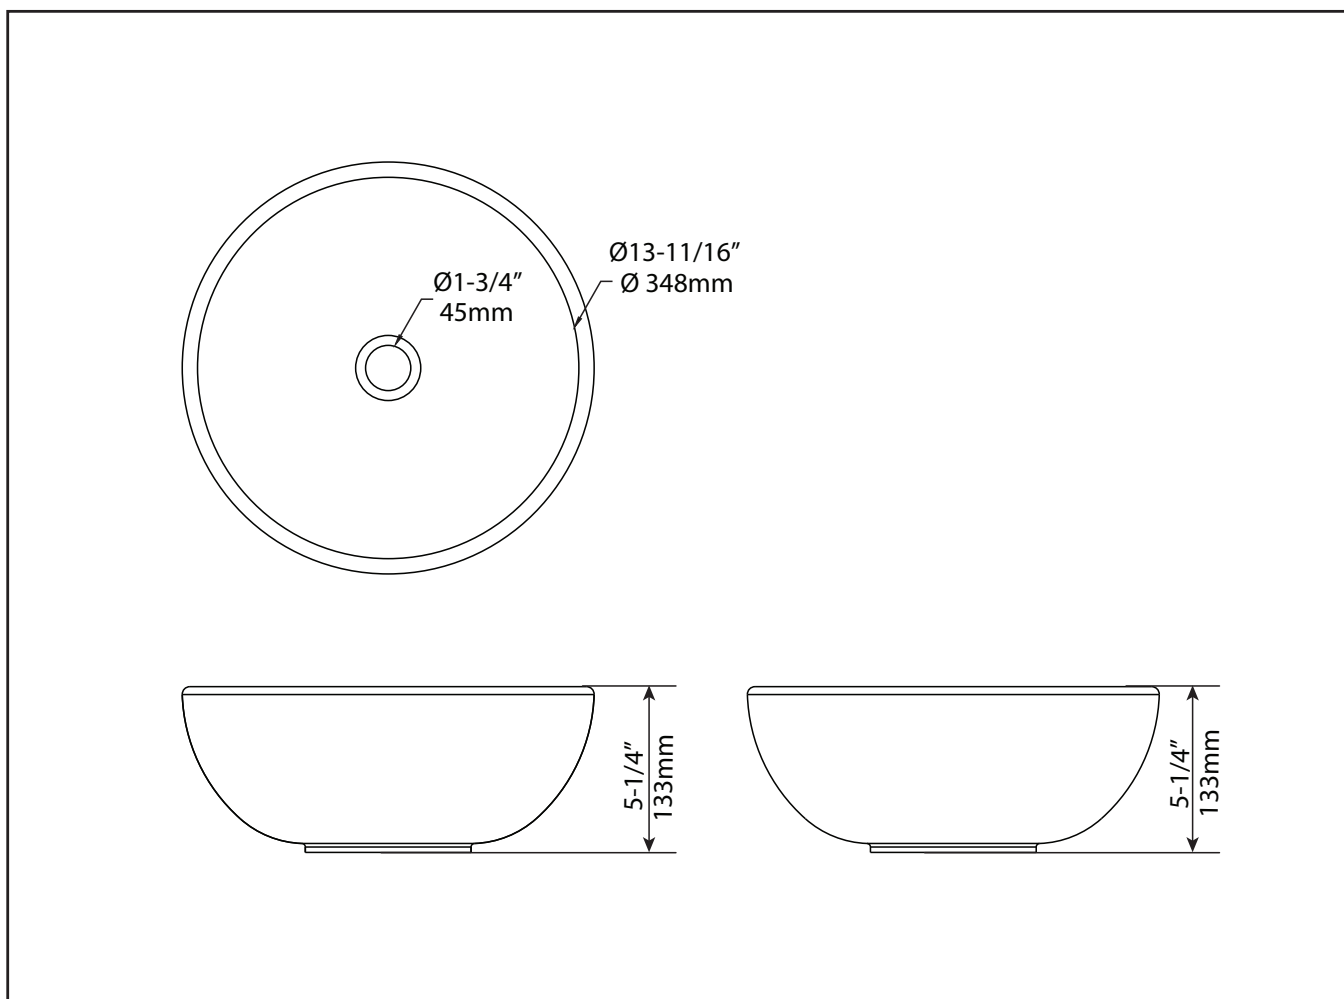

Elavo™ / KCV-341

White Ceramic Small Round Vessel Bathroom Sink

Kräus®

SPECIFICATION SHEET

Material

Vitreous China

Installation Type

Vessel

Bowl Shape

Round

Drain

Type: W/O Overflow

Drain Hole Size: 1 3/4"

Dimensions

13 11/16" x 5 1/4"

Optional Accessories

Pop-Up Drain: PU-10/PU-15

Grid Drains: PU-12

P-Traps: PT-50

Codes/Standards: Pending

REV. August 16, 2016