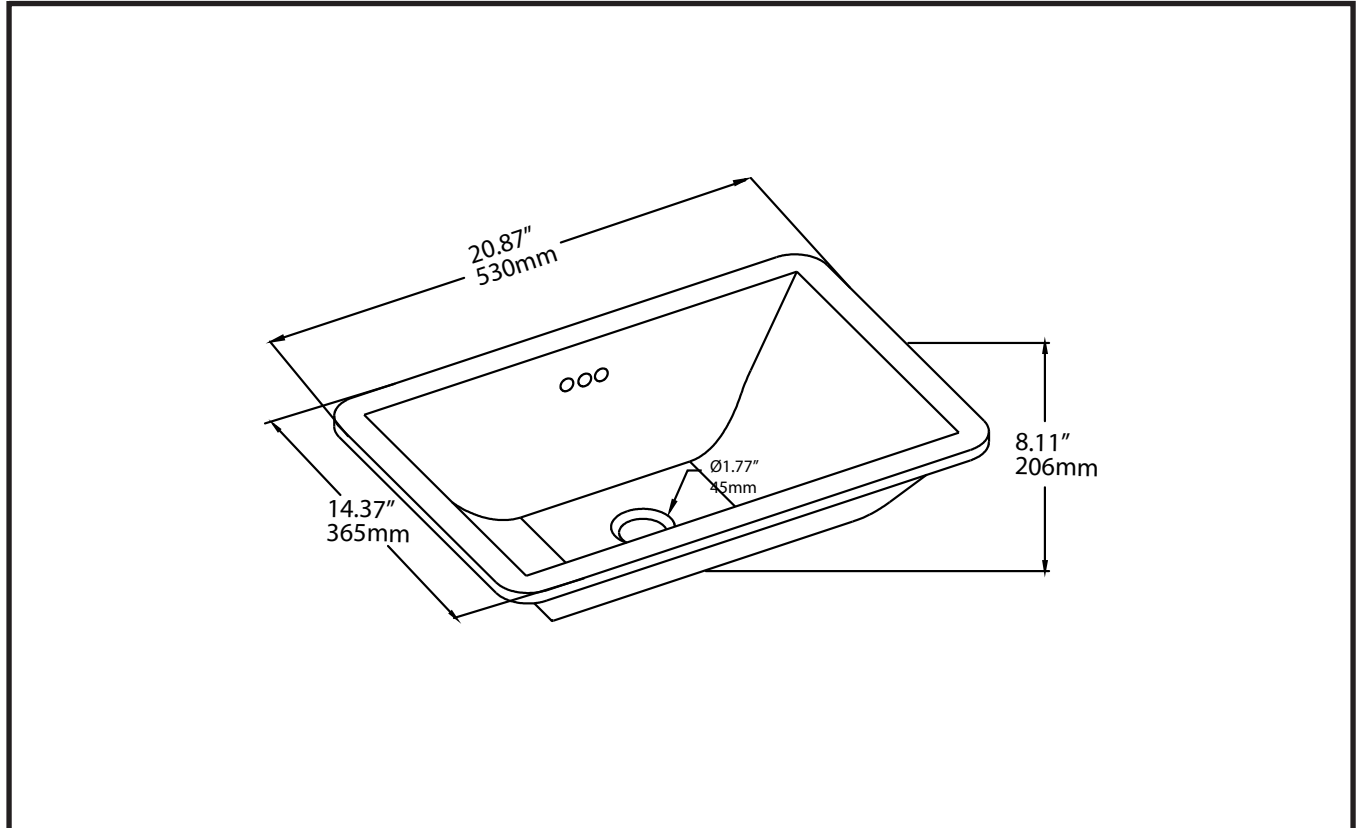

Elavo™ Ceramic Sink Series | KCU-241

Kräus®

SPECIFICATIONS SHEET

White Ceramic Small Rectangular Undermount Bathroom Sink w/ Overflow

The rectangular shape of this undermount sink complements a range of décor styles, from classic to contemporary. The naturally hygienic, non-porous surface is coated with a premium baked-on glaze, for an easy-to-clean high-gloss finish. This model is ideal for retrofitting, with a drain opening designed for standard US plumbing connections. Pair this sink with a centerset or widespread faucet for a beautifully coordinated bathroom.

Product Features

- Seamless Undermount Installation
- Durable & Scratch-Resistant Non-Porous Finish
- Easy-to-Clean Polished Surface
- Standard 1.75" Drain Opening Works w/ Pull-Up & Pop-Up Drains w/ Overflow (1.25" – 1.5")
- Built-In Overflow
- Coordinates with Most Basin, Centerset, and Widespread Faucets
- Sink Dimensions: 20.87" x 14.37" x 8.11"

Warranty: Limited lifetime warranty against leaks, drips, and finish flaws to the original purchaser and first consumer. This warranty is applicable to residential use only. Commercial use will automatically void the warranty.

kitchensource.com

1.800.667.8721